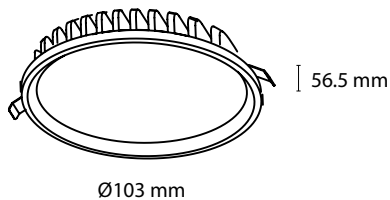

LIM

MEASURES

ENERGY LABEL

LIM

This luminaire contains built-in LED lamps.

} LED

The lamps cannot be changed in the luminaire.

874/2012

GENERAL DETAILS

REFERENCE:	K50320
INSTALLATION:	Recessed with frame
EXTERNAL FINISH:	White · Black
MATERIAL:	Aluminium
IP DEGREE:	IP20
FORM:	Round
LIGHT DIRECTION:	Fixed
OPTIC COVER:	Opal
UTILIZATION:	Indoor
WARRANTY:	3 years

GENERAL DIMENSIONS

HEIGHT:	56.5 mm
MINIMUM DISTANCE TO ILLUMINATED OBJECT:	0.5 m
CUT OUT:	Ø90 mm
MINIMUM HEIGHT OF FALSE CEILING:	80 mm

ELECTRICAL DETAILS

LAMP:	LED
PROTECTION CLASS:	
WATTS:	7 W

VALORES EN BRUTO	
EFFICIENCY 3000K:	109 lm/W
EFFICIENCY 4000K:	116 lm/W
3000K lm:	810 lm
4000K lm:	854 lm