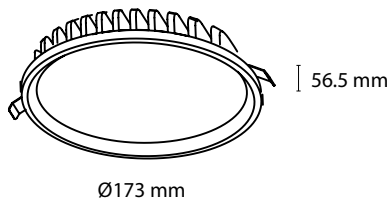

LIM

GENERAL DETAILS

REFERENCE:	K50322
INSTALLATION:	Recessed with frame
EXTERNAL FINISH:	White · Black
MATERIAL:	Aluminium
IP DEGREE:	IP20
FORM:	Round
LIGHT DIRECTION:	Fixed
OPTIC COVER:	Opal
UTILIZATION:	Indoor
WARRANTY:	3 years

MEASURES

GENERAL DIMENSIONS

HEIGHT:	56.5 mm
MINIMUM DISTANCE TO ILLUMINATED OBJECT:	0.5 m
CUT OUT:	Ø160 mm
MINIMUM HEIGHT OF FALSE CEILING:	80 mm

ELECTRICAL DETAILS

LAMP:	LED
PROTECTION CLASS:	
WATTS:	24 W