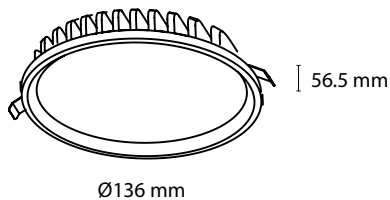

## GENERAL DETAILS

REFERENCE:	K50321
INSTALLATION:	Recessed with frame
EXTERNAL FINISH:	White · Black
MATERIAL:	Aluminium
IP DEGREE:	IP20
FORM:	Round
LIGHT DIRECTION:	Fixed
OPTIC COVER:	Opal
UTILIZATION:	Indoor
WARRANTY:	3 years

## MEASURES

## GENERAL DIMENSIONS

HEIGHT:	56.5 mm
MINIMUM DISTANCE TO ILLUMINATED OBJECT:	0.5 m
CUT OUT:	Ø120 mm
MINIMUM HEIGHT OF FALSE CEILING:	80 mm