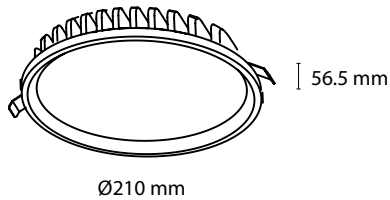

LIM

GENERAL DETAILS

REFERENCE:	K50323
INSTALLATION:	Recessed with frame
EXTERNAL FINISH:	White · Black
MATERIAL:	Aluminium
IP DEGREE:	IP20
FORM:	Round
LIGHT DIRECTION:	Fixed
OPTIC COVER:	Opal
UTILIZATION:	Indoor
WARRANTY:	3 years

MEASURES

GENERAL DIMENSIONS

HEIGHT:	56.5 mm
MINIMUM DISTANCE TO ILLUMINATED OBJECT:	0.5 m
CUT OUT:	Ø200 mm
MINIMUM HEIGHT OF FALSE CEILING:	80 mm

ELECTRICAL DETAILS

LAMP:	LED
PROTECTION CLASS:	
WATTS:	31 W