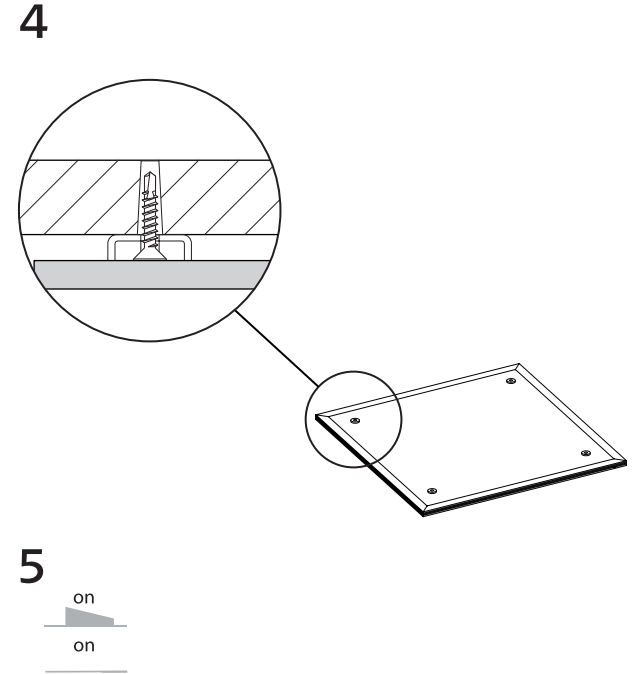

Magnet LED PANEL
Magnet LED PANEL