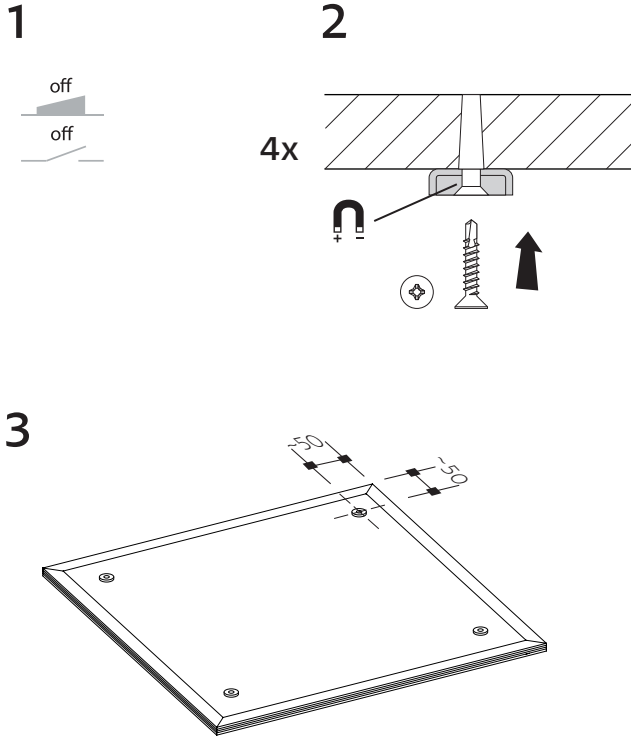

Magnet LED PANEL
Magnet LED PANEL

PN22300003 | PN22300012 | PN22300005 | PN22300006 | PN22300014