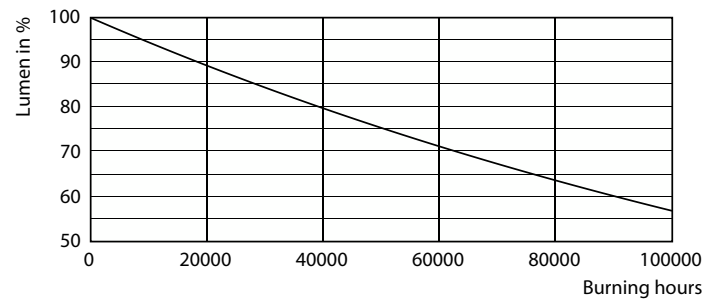

## Životnost

FailureRate

LifetimeVsTc

LEDtube 26W 60K LumenVsTc 2

Lumen Maintenance Diagram