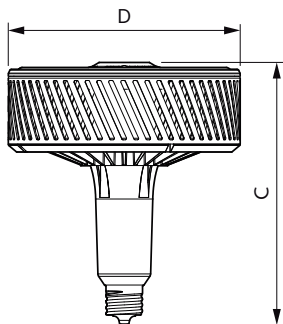

Světelné zdroje TrueForce LED Industrial a Retail (Highbay – MH)

Světelný tok (jmen.)	20000 lm
Barevné konstrukce	Chladná bílá (CW)
Náhradní teplota chromatičnosti (jmen.)	4000 K
Měrný výkon (jmen.) (nom.)	142 lm/W
Konzistence barev	<6
Index barevného podání (jmen.)	80
Světelný tok na konci jmenovité životnosti (jmen.)	70 %

Operating and electrical

Vstupní frekvence	50 Hz
Power (Rated) (Nom)	140 W
Proud zdroje (jmen.)	700 mA
Ekvivalentní příkon	400 W
Doba spuštění (jmen.)	0,5 s
Doba zahřátí na 60 % světla (jmen.)	1 s
Účinnost (jmen.)	0.9
Napětí (jmen.)	220-240 V

Temperature

Maximální teplota (jmen.)	84 °C

Controls and dimming

Regulovatelné	Ne

Mechanical and housing	
Tvar žárovky	Jiné

Approval and application

Třída energetické účinnosti	F
Spotřeba energie kWh/1000 h	140 kWh
Registrační číslo EPREL	403626

Product data

Úplný kód výrobku	871869975371900
Objednávací název produktu	TrueForce LED HPI UN 140W E40 840 NB
EAN/UPC – výrobek	8718699753719
Objednávací kód	75371900
Číslování SAP – počet v balení	1
Číslování SAP – balení v krabici	3
Materiál SAP	929002350902
Celková hmotnost kopie (kus)	1,250 kg

Rozměrové výkresy

TrueForce LED HPI UN 140W E40 840 NB

Product	D	C
TrueForce LED HPI UN 140W E40 840 NB	250 mm	290 mm