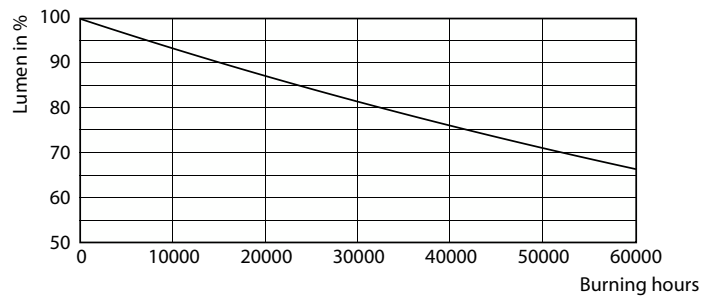

Lumen Maintenance Diagram