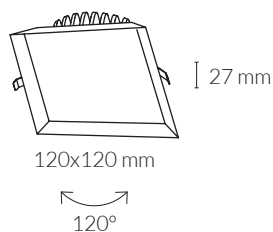

MIRANDA SQUARE

GENERAL DETAILS

REFERENCE:	K53105
INSTALLATION:	Recessed with frame
EXTERNAL FINISH:	White
MATERIAL:	Aluminium
IP DEGREE:	IP43
FORM:	Square
LIGHT DIRECTION:	Fixed
OPTIC COVER:	Opal
UTILIZATION:	Indoor
WARRANTY:	3 years

MEASURES

GENERAL DIMENSIONS

HEIGHT:	27 mm
MINIMUM DISTANCE TO ILLUMINATED OBJECT:	0.5 m
CUT OUT:	109x109 mm
MINIMUM HEIGHT OF FALSE CEILING:	52 mm

ELECTRICAL DETAILS

LAMP:	LED
PROTECTION CLASS:	□
WATTS:	8 W
EFFICIENCY 3000K:	90 lm/W
EFFICIENCY 4000K:	100 lm/W
3000K lm:	720 lm
4000K lm:	800 lm
ENERGETIC EFFICIENCY:	A
DRIVER:	Included
mA:	200 mA
VOLTAGE:	230V
LIFE TIME:	35.000 h
CRI:	≥ 80