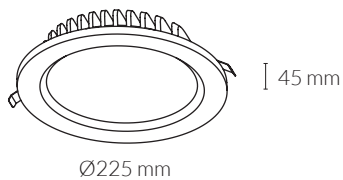

LACUS

GENERAL DETAILS

| | |
|------------------|---------------------|
| REFERENCE: | K53302 |
| INSTALLATION: | Recessed with frame |
| EXTERNAL FINISH: | White |
| MATERIAL: | Aluminium |
| IP DEGREE: | IP44 |
| FORM: | Round |
| LIGHT DIRECTION: | Fixed |
| OPTIC COVER: | Opal |
| UTILIZATION: | Indoor |
| WARRANTY: | 3 years |

MEASURES

GENERAL DIMENSIONS

| | |
|---|---------|
| HEIGHT: | 45 mm |
| MINIMUM DISTANCE TO ILLUMINATED OBJECT: | 0.5 m |
| CUT OUT: | Ø190 mm |
| MINIMUM HEIGHT OF FALSE CEILING: | 70 mm |

ELECTRICAL DETAILS