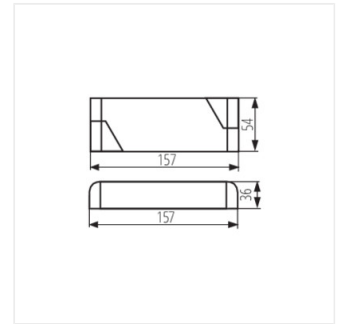

### Napaječ CV

POWELED P 12V 30W

POWELED P 12V 60W

POWELED P 24V 30W

POWELED P 24V 60W