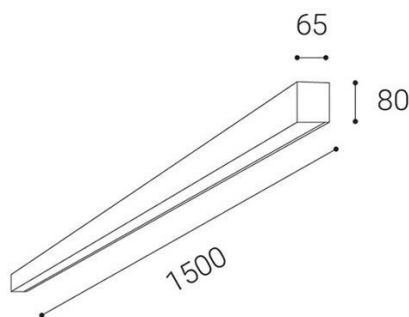

LINO 150 P, B

Pin1	Pin2	Pin3	Pin4	Currents (mA)	W
OFF	OFF	OFF	OFF	800	31
ON	OFF	OFF	OFF	850	33
ON	ON	OFF	OFF	900	35
ON	ON	ON	OFF	950	37
ON	ON	ON	ON	1000	39

Name	LINO 150 P, B
Code	1310553
Color	BLACK
Category	CEILING
Power	31-39 W ± 10 %
Lumen output	3570-4490 lm ± 10 %
Color temperature	3CCT 3000K/3500K/4000K
Efficacy	115 lm/W
Driver	800-1000 mA
Electrical insulation class	Ⓛ
Voltage/frequency	220-240V/50-60Hz

Product

LINO 150 P, B

1310553

BLACK

CEILING

Power

31-39 W ± 10 %

3570-4490 lm ± 10 %