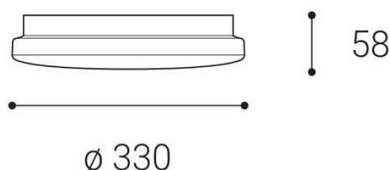

JOTA 33, W

Name	JOTA 33, W
Code	1340151
Color	WHITE
Category	CEILING
Power	18 W ± 10 %
Lumen output	1650 lm ± 10 %
Color temperature	3CCT 3000K/4000K/6000K
Efficacy	92 lm/W
Driver	550 mA
Electrical insulation class	
Voltage/frequency	220-240V/50-60Hz