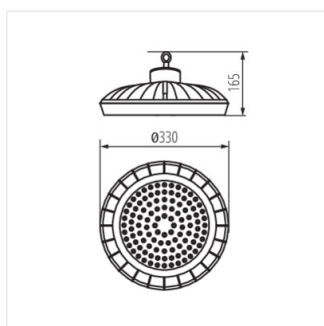

HB PRO LED HI 100W-NW

HB PRO LED HI 150W-NW

HB PRO LED HI 100W-NW

HB PRO LED HI 150W-NW

HB PRO LED HI

Stropní svítidlo LED high bay

PŘÍSLUŠENSTVÍ:

33193 HBPH LENS 120D 100W 120-degree lens for the HB PRO HI 100W, HBPH LENS 120D 100W light fittings (33193)