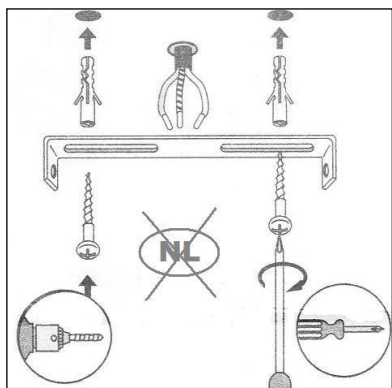

LUCIDE

INSTALLATION DRAWING SPECIFICATIONS

Dit product bevat een lichtbron van energie-efficiëntieklasse G
Ce produit contient une source lumineuse de classe énergétique G
Dieses Produkt enthält eine Lichtquelle der Energieeffizienzklasse G
This product contains a light source of energy efficiency class G
Ten produkt zawiera ród o wiat a o klasie efektywno ci energetycznej G