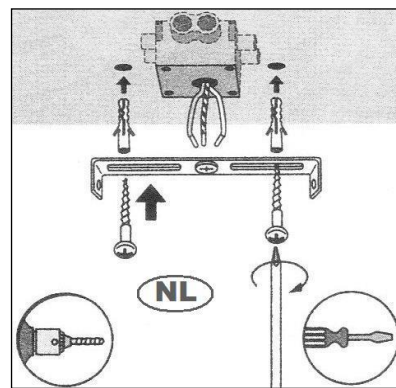

LUCIDE

INSTALLATION DRAWING SPECIFICATIONS

Dit product bevat een lichtbron van energie-efficiëntieklasse G
Ce produit contient une source lumineuse de classe énergétique G
Dieses Produkt enthält eine Lichtquelle der Energieeffizienzklasse G
This product contains a light source of energy efficiency class G
Ten produkt zawiera ród o wiat a o klasie efektywno ci energetycznej G