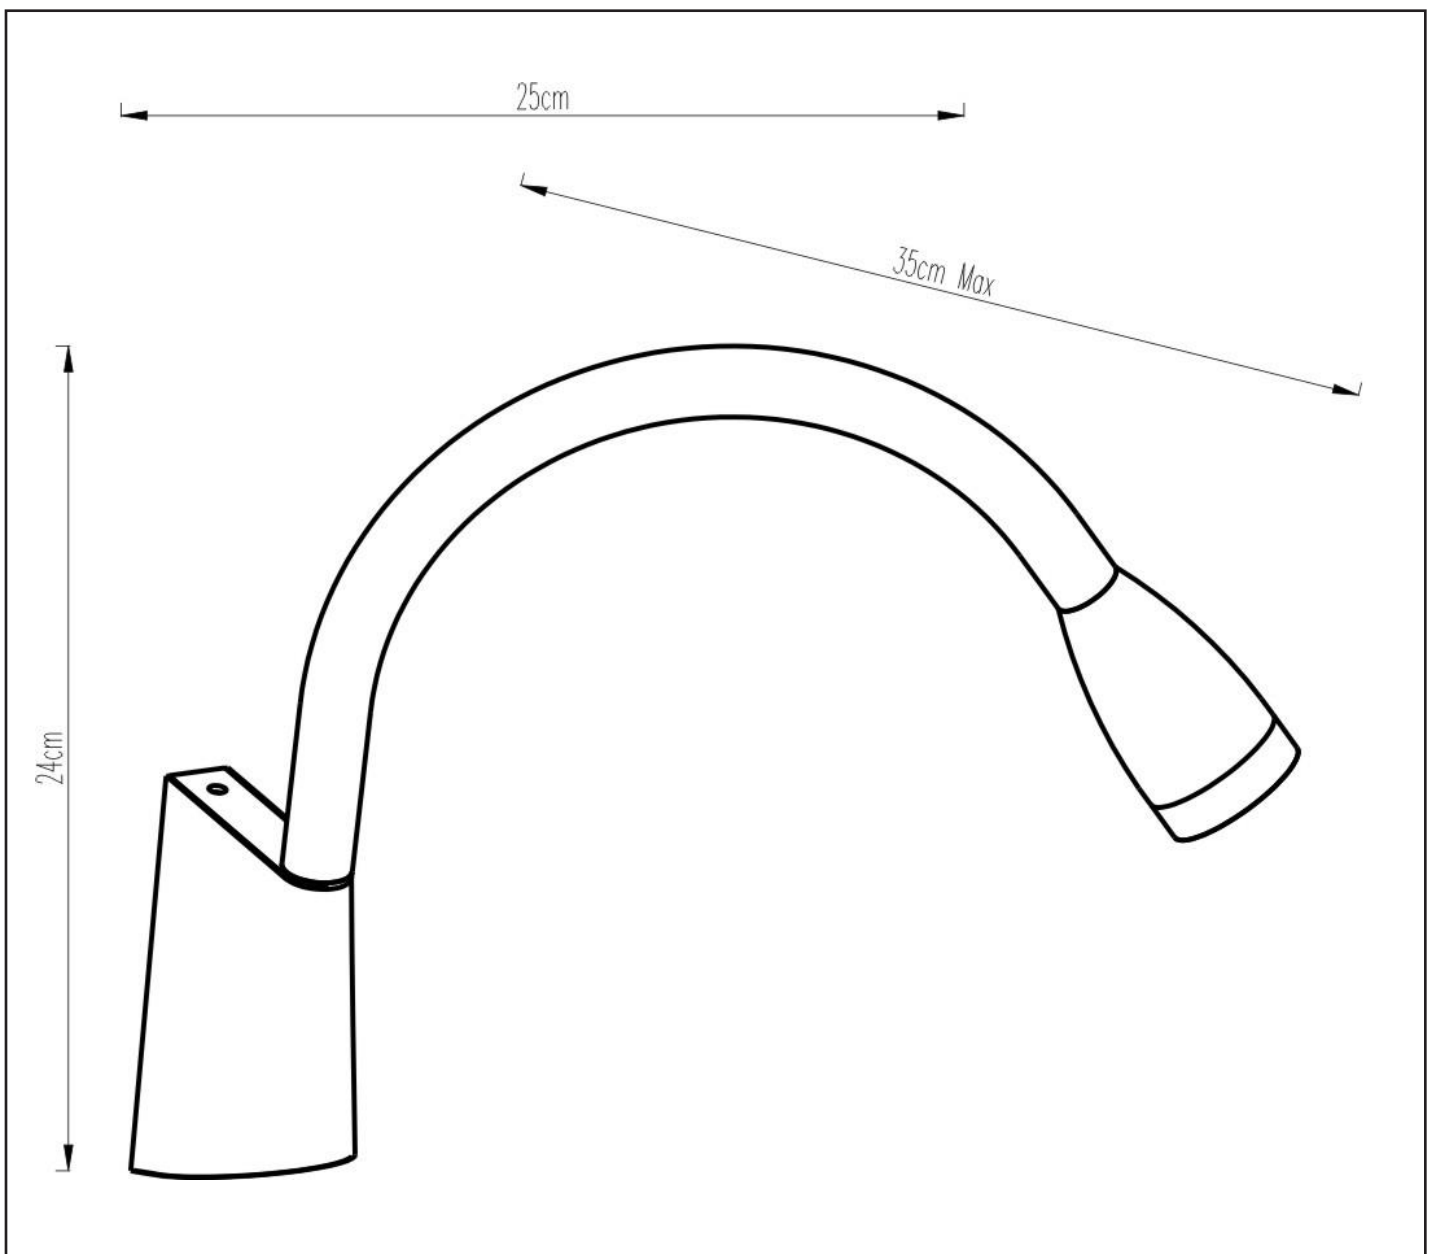

### General

Dimensions LxWxH : 35 cm x 25 cm x 24 cm  
 Height minimum : -  
 Height maximum : 24 cm  
 Dimensions shade LxWxH : -  
 Main material : Aluminium  
 Ceiling rose material : -  
 Color : white, black  
 Style : Modern  
**Shape** : -  
 Net Weight : 0.369KG  
 Warranty : 3 years

### Product specifications

Dimmable : No  
 Light direction : Flexible Reading Light  
 Adjustable in height : Not Adjustable in height  
 Directional : Yes  
 Cable : -  
 Cable length : -  
 Sensor : Without Sensor  
 Control : On/Off Switch on Body  
 IP-Class : 20  
 Electric class : 1  
 Light source including ? : Yes  
 Lamp socket : -  
 Light source number : 1  
 Power requirements : 220-240V~50Hz  
 Maximum wattage : max.3W LED

## GALEN-LED

Item number :

18294/03/31,

18294/03/30

EAN code :

5411212185808

5411212185792,

For more specifications, dimensions please visit