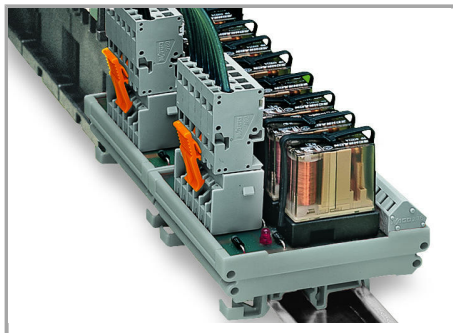

Application

Male headers with straight solder pins and 1-conductor female plugs (picture shows a relay module)

Male headers with solder pins for printed circuit boards

Pluggable PCB connection

Connection to a relay module inside the switchgear cabinet