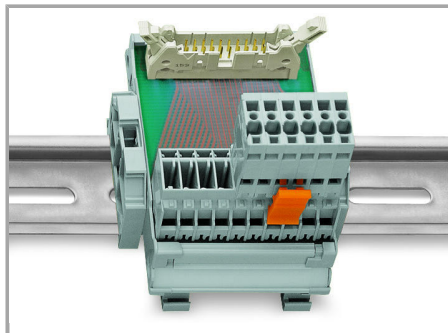

CAD data

2D/3D Models 769-674

[URL](#)

[Stáhnout](#)

Handling Instructions

Assembly

Cutout

Male headers with solder pins

Application

Male headers with straight solder pins and 1-conductor female plugs (picture shows a relay module)

Male headers with solder pins for printed circuit boards

Pluggable PCB connection

Connection to a relay module inside the switchgear cabinet