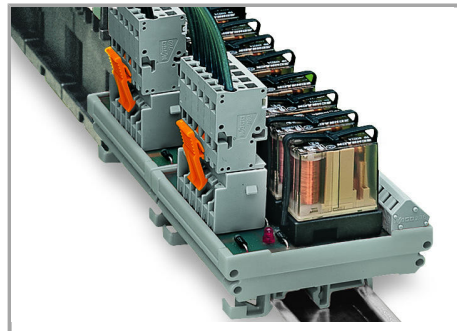

Application

Male headers with straight solder pins and 1-conductor female plugs (picture shows a relay module)