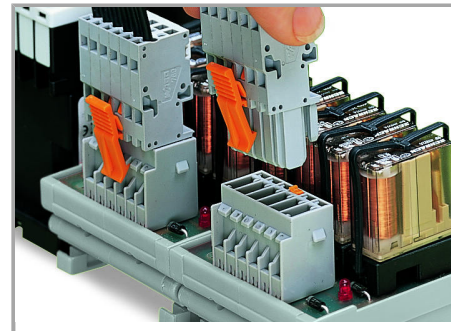

Assembly

Cutout

Male headers with solder pins

Application

Male headers with straight solder pins and 1-conductor female plugs (picture shows a relay module)

Male headers with solder pins for printed circuit boards

Pluggable PCB connection

Connection to a relay module inside the switchgear cabinet

Male headers with solder pins:

Integrating PCB components into the system wiring.

Produktová rodina

X-COM

[Zobrazit všechny produkty z rodiny](#)