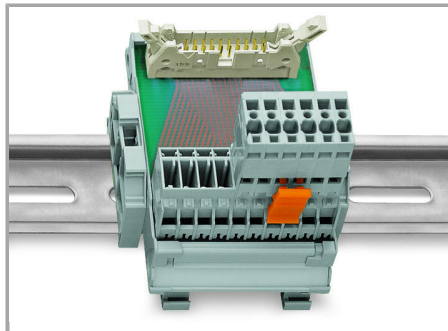

Assembly

Cutout

Male headers with solder pins

Application

Male headers with straight solder pins and 1-conductor female plugs (picture shows a relay module)

Male headers with solder pins for printed circuit boards

Pluggable PCB connection

Connection to a relay module inside the switchgear cabinet

Male headers with solder pins:

Integrating PCB components into the system wiring.

Produktová rodina

X-COM

[Zobrazit všechny produkty z rodiny](#)