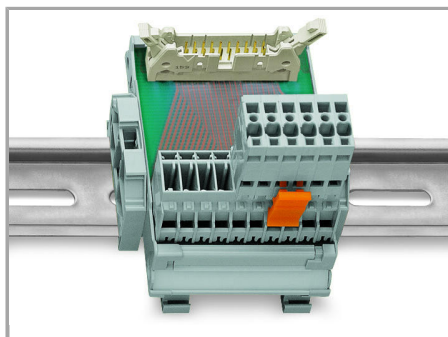

Datový list | Objednací číslo: 769-644

THT male header; 1.0 x 1.0 mm solder pin; straight; Pin spacing 5 mm; 14-pole; gray

www.wago.com/769-644

RoHS
Compliant ✓

[BOMcheck.net](https://www.bomcheck.net)

Barva: ■

CAD data

2D/3D Models 769-644

[URL](#)

[Stáhnout](#)

Handling Instructions

Assembly

Cutout

Male headers with solder pins

Application

Male headers with straight solder pins and 1-conductor female plugs (picture shows a relay module)

Male headers with solder pins for printed circuit boards

Pluggable PCB connection

Connection to a relay module inside the switchgear cabinet