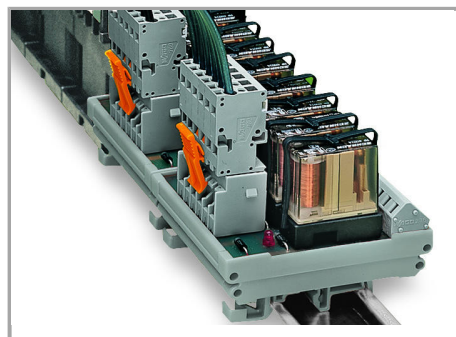

Application

Male headers with straight solder pins and 1-conductor female plugs (picture shows a relay module)