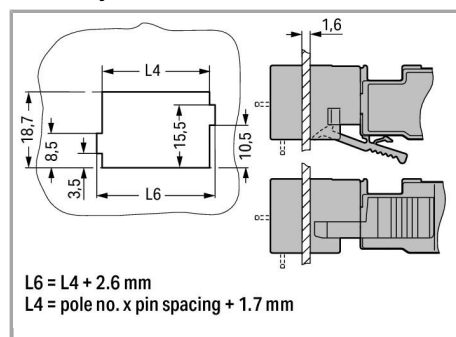

Datový list | Objednací číslo: 769-644

THT male header; 1.0 x 1.0 mm solder pin; straight; Pin spacing 5 mm; 14-pole; gray

www.wago.com/769-644

RoHS
Compliant ✓

[BOMcheck.net](https://www.bomcheck.net)

Barva: ■

CAD data

2D/3D Models 769-644

[URL](#)

[Stáhnout](#)

Handling Instructions

Assembly

Cutout

Male headers with solder pins