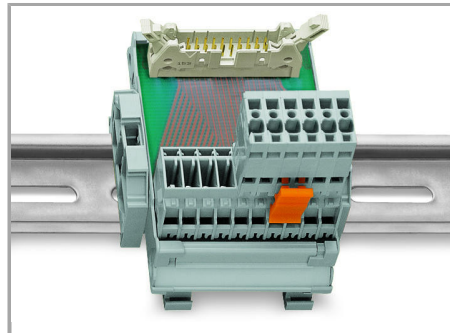

Stáhnout

Handling Instructions

Assembly

Cutout

Male headers with solder pins

Application

Male headers with straight solder pins and 1-conductor female plugs (picture shows a relay module)

Male headers with solder pins for printed circuit boards

Pluggable PCB connection

Connection to a relay module inside the switchgear cabinet

Male headers with solder pins:

Integrating PCB components into the system wiring.

Produktová rodina

X-COM

[Zobrazit všechny produkty z rodiny](#)