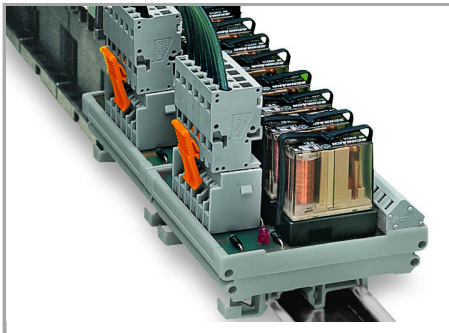

Stáhnout

Handling Instructions

Assembly

Cutout

Male headers with solder pins

Application

Male headers with straight solder pins and 1-conductor female plugs (picture shows a relay module)

Male headers with solder pins for printed circuit boards

Pluggable PCB connection

Connection to a relay module inside the switchgear cabinet

Male headers with solder pins:

Integrating PCB components into the system wiring.

Produktová rodina

X-COM

[Zobrazit všechny produkty z rodiny](#)