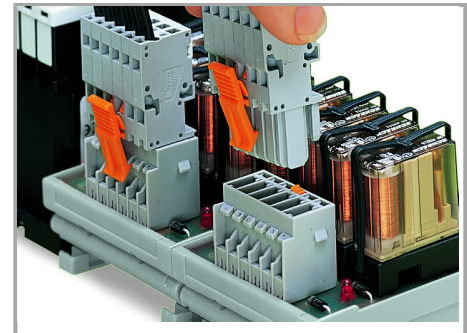

Stáhnout

Handling Instructions

Assembly

Cutout

Male headers with solder pins

Application

Male headers with straight solder pins and 1-conductor female plugs (picture shows a relay module)

Male headers with solder pins for printed circuit boards

Pluggable PCB connection

Connection to a relay module inside the switchgear cabinet

Male headers with solder pins:

Integrating PCB components into the system wiring.

Produktová rodina

X-COM

[Zobrazit všechny produkty z rodiny](#)