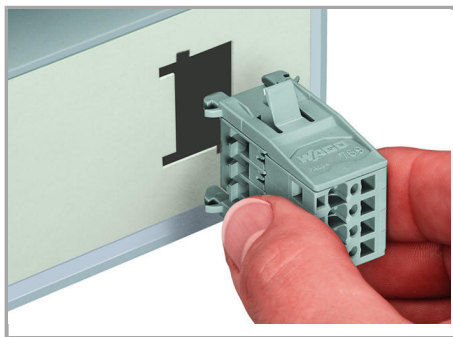

CAE data

EPLAN Data Portal 769-615/005-000

Stáhnout

WSCAD Universe 769-615/005-000

Stáhnout

Handling Instructions

Assembly

Insert male connector with snap-in flanges (769-604/005-000) into the cutout.