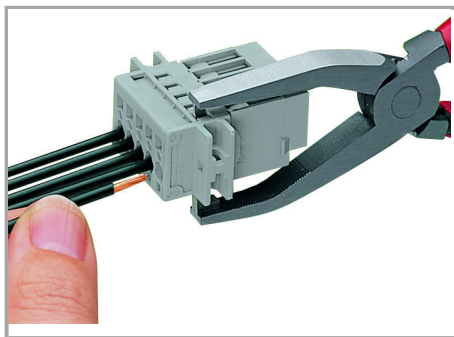

Male connector with snap-in flanges

Snap-in mounting without tools

Snap-in mounting without tools

Sheet metal cutout

Male connectors with CAGE CLAMP® connection (769-6xx/005-000) and snap-in flanges

Inserting a conductor

Operating tool

Inserting a conductor via operating tool
(example shows a male connector).

Marking

Labeling a male connector with
CAGE CLAMP® connection via Mini-WSB
quick markers.

Produktová rodina

X-COM

[Zobrazit všechny produkty z rodiny](#)