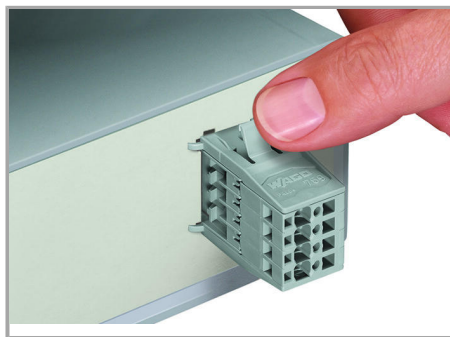

CAE data

EPLAN Data Portal 769-615/005-000

Stáhnout

WSCAD Universe 769-615/005-000

Stáhnout

Handling Instructions

Assembly

Insert male connector with snap-in flanges (769-604/005-000) into the cutout.