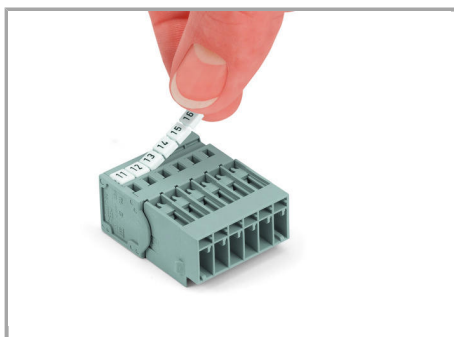

Male connector with snap-in flanges

Snap-in mounting without tools

Snap-in mounting without tools

Sheet metal cutout

Male connectors with CAGE CLAMP® connection (769-6xx/005-000) and snap-in flanges

Inserting a conductor

Operating tool

Inserting a conductor via operating tool
(example shows a male connector).

Marking

Labeling a male connector with
CAGE CLAMP® connection via Mini-WSB
quick markers.

Produktová rodina

X-COM

[Zobrazit všechny produkty z rodiny](#)