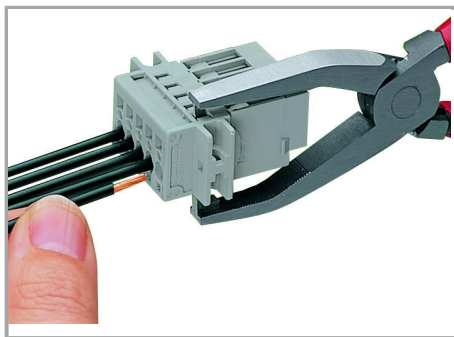

Handling Instructions

Assembly

Cutout

Male headers with solder pins and fixing flanges

Inserting a conductor

Operating tool

Inserting a conductor via operating tool
(example shows a male connector).

Application

Male connector with CAGE CLAMP® and
mounting flanges

1-connector female plug, straight

Marking

Labeling a male connector with
CAGE CLAMP® connection via Mini-WSB
quick markers.

Produktová rodina

X-COM

[Zobrazit všechny produkty z rodiny](#)