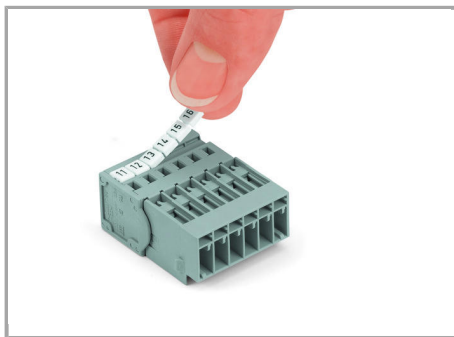

Handling Instructions

Assembly

Cutout

Male headers with solder pins and fixing flanges

Inserting a conductor

Operating tool

Inserting a conductor via operating tool
(example shows a male connector).

Application

Male connector with CAGE CLAMP® and
mounting flanges

1-connector female plug, straight

Marking

Labeling a male connector with
CAGE CLAMP® connection via Mini-WSB
quick markers.

Produktová rodina

X-COM

[Zobrazit všechny produkty z rodiny](#)