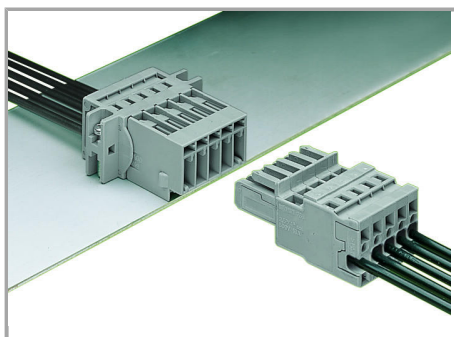

Handling Instructions

Assembly

Cutout

Male headers with solder pins and fixing flanges

Inserting a conductor

Operating tool

Inserting a conductor via operating tool
(example shows a male connector).

Application

Male connector with CAGE CLAMP® and
mounting flanges

1-connector female plug, straight

Marking

Labeling a male connector with
CAGE CLAMP® connection via Mini-WSB
quick markers.

Produktová rodina

X-COM

[Zobrazit všechny produkty z rodiny](#)