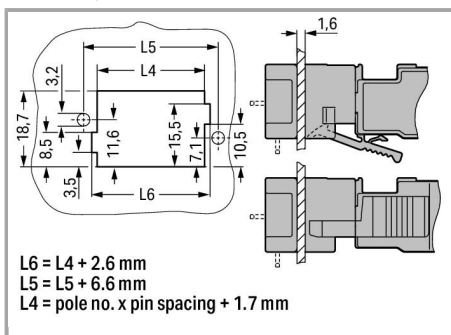

Ke stažení

Documentation

Additional Information

Technical explanations	03-Apr-2019	pdf 2,1 MB	Stáhnout

CAD/CAE-Data

CAD data

2D/3D Models 769-613/002-000	URL	Stáhnout

CAE data

EPLAN Data Portal 769-613/002-000	Stáhnout

WSCAD Universe 769-613/002-000	Stáhnout

Handling Instructions

Assembly

Cutout

Male headers with solder pins and fixing flanges

Inserting a conductor