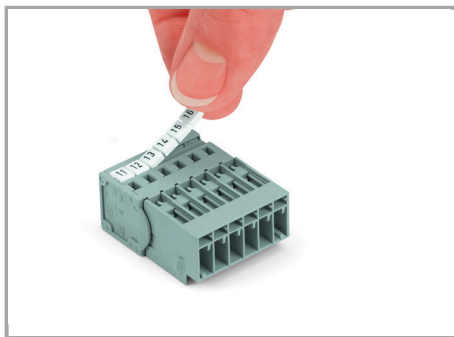

Inserting a conductor via operating tool
(example shows a male connector).

Application

Male connector with CAGE CLAMP® and
mounting flanges

1-connector female plug, straight

Marking

Labeling a male connector with
CAGE CLAMP® connection via Mini-WSB
quick markers.