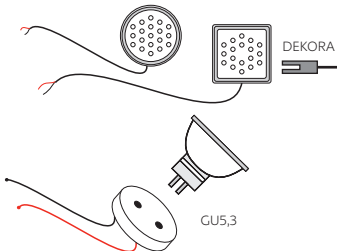

Dálkový ovladač Remote Control

**3V DC
BATTERY**

**433,92
MHz**

**°C
-10~40°C**

**kg
0,042kg**

Kompatibilní s přijímači/Compatible Receiver: M3-3A
Dosah/Remote Distance: 30m
Rozměry/Dimensions: 104 x 60 x 9 mm

Přijímač Receiver

**IN
12-24V
DC**

**MAX
108W(12V)
216W(24V)**

**OUT
MAX
3x3A**

**°C
-10~40°C**

**kg
0,047kg**

Kompatibilní s ovladači/Compatible Remote Control:
M1-DIM, M2-TAS, M3-RGB

Rozměry/Dimensions: 135 x 30 x 20 mm

RF SYNC

M3-3A
PN78000104

30m

12/24V =

12/24V =