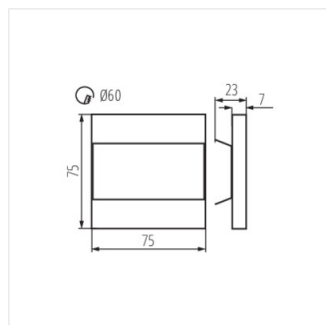

LED schodišťové svítidlo

TERRA LED