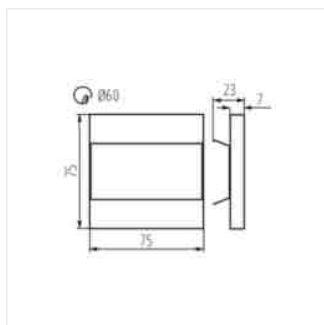

TERRA

LED schodišťové svítidlo

TERRA LED