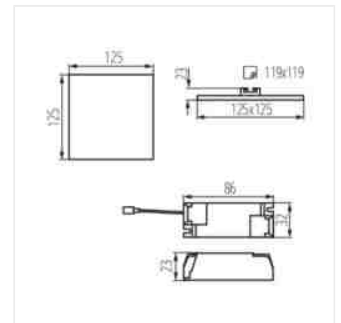

AREL LED DL 10W