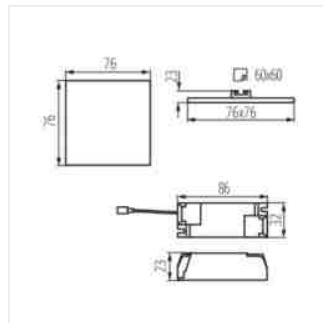

AREL LED DL 6W