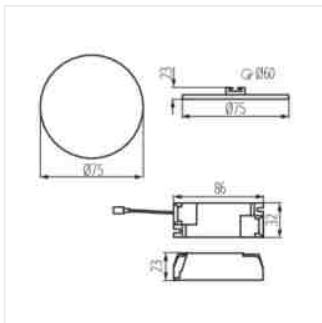

AREL LED DL 20W

AREL LED

Svítlidlo typu downlight

AREL LED DO 25W

AREL LED DL 25W

AREL LED DO 6W

AREL LED DL 6W

AREL LED DO 10W