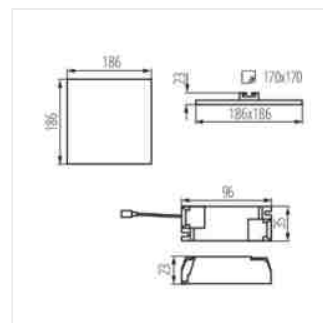

AREL LED DL 20W