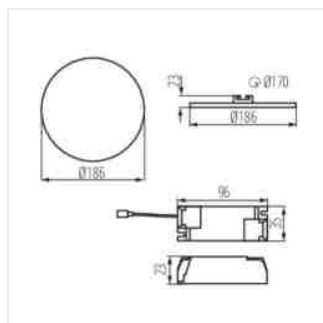

AREL LED DO 20W