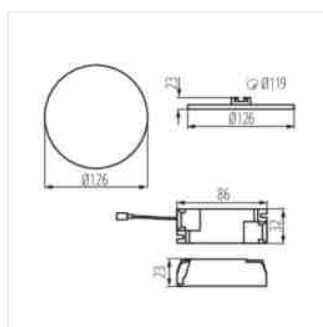

## AREL LED

Svítidlo typu downlight

AREL LED DO 25W

AREL LED DL 25W

AREL LED DO 6W

AREL LED DL 6W

AREL LED DO 10W

AREL LED DL 10W