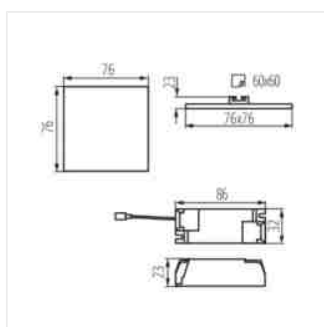

## AREL LED

Svítidlo typu downlight

AREL LED DO 25W

AREL LED DL 25W

AREL LED DO 6W

AREL LED DL 6W

AREL LED DO 10W

AREL LED DL 10W