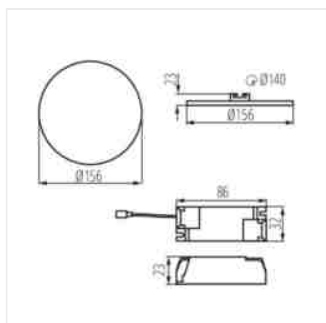

## AREL LED

Svítidlo typu downlight

AREL LED DO 25W

AREL LED DL 25W

AREL LED DO 6W

AREL LED DL 6W

AREL LED DO 10W

AREL LED DL 10W