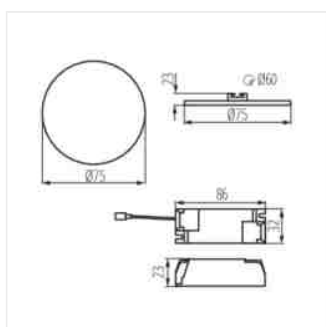

## AREL LED

Svítidlo typu downlight

AREL LED DO 25W

AREL LED DL 25W

AREL LED DO 6W

AREL LED DL 6W

AREL LED DO 10W

AREL LED DL 10W