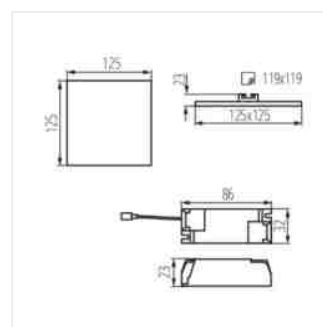

## AREL LED

Svítidlo typu downlight

AREL LED DO 25W

AREL LED DL 25W

AREL LED DO 6W

AREL LED DL 6W

AREL LED DO 10W

AREL LED DL 10W