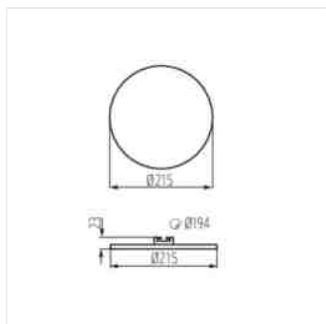

AREL LED DO 14W

AREL LED DL 14W

AREL LED DO 20W

AREL LED DL 20W

AREL LED DO 25W

AREL LED DL 25W