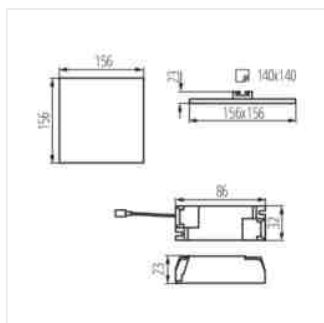

AREL LED DL 14W