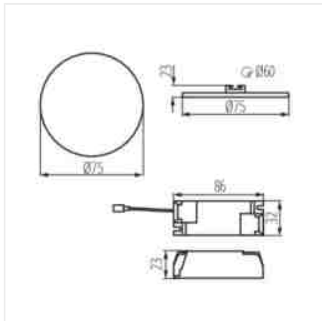

AREL LED DL 20W

AREL LED

Svítlidlo typu downlight

AREL LED DO 25W

AREL LED DL 25W

AREL LED DO 6W

AREL LED DL 6W

AREL LED DO 10W