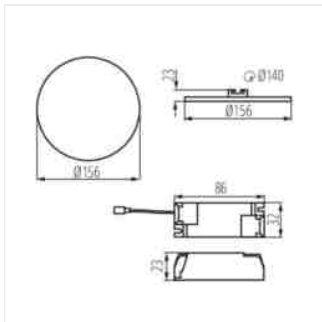

AREL LED DO 14W