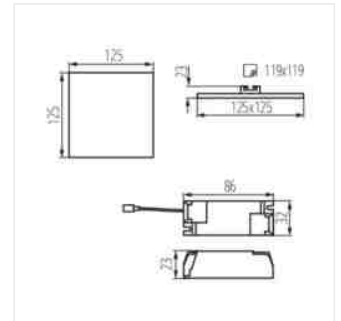

AREL LED DL 10W