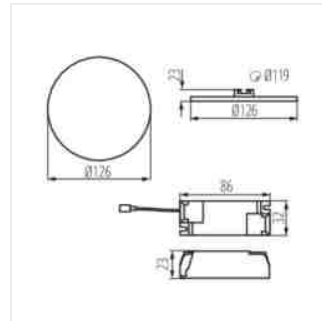

AREL LED DL 20W

AREL LED

Svítlidlo typu downlight

AREL LED DO 25W

AREL LED DL 25W

AREL LED DO 6W

AREL LED DL 6W

AREL LED DO 10W