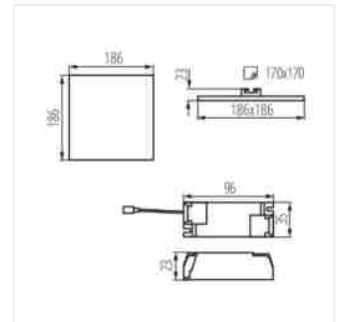

AREL LED DL 10W

AREL LED DO 14W

AREL LED DL 14W

AREL LED DO 20W

AREL LED DL 20W

AREL LED DO 25W

AREL LED DL 25W