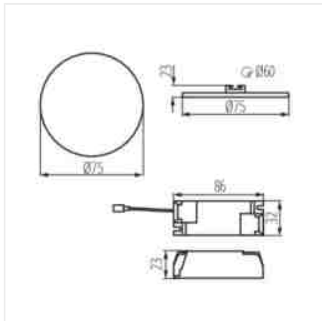

## AREL LED

Svítidlo typu downlight

AREL LED DO 25W

AREL LED DL 25W

AREL LED DO 6W

AREL LED DL 6W

AREL LED DO 10W

AREL LED DL 10W