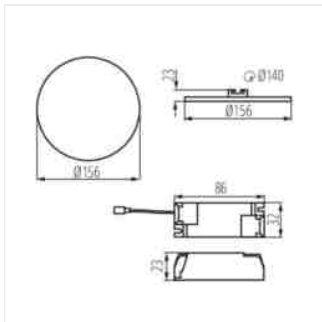

## AREL LED

Svítidlo typu downlight

AREL LED DO 25W

AREL LED DL 25W

AREL LED DO 6W

AREL LED DL 6W

AREL LED DO 10W

AREL LED DL 10W