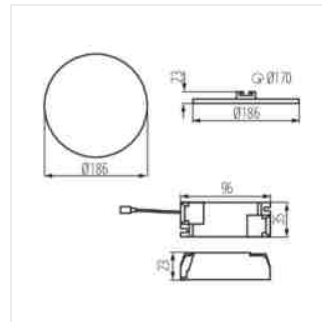

AREL LED DO 20W