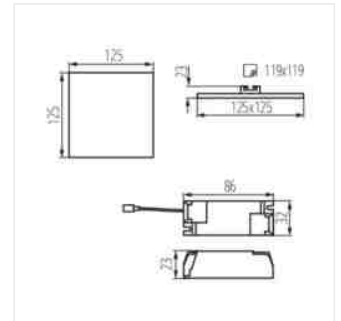

## AREL LED

Svítidlo typu downlight

AREL LED DO 25W

AREL LED DL 25W

AREL LED DO 6W

AREL LED DL 6W

AREL LED DO 10W

AREL LED DL 10W