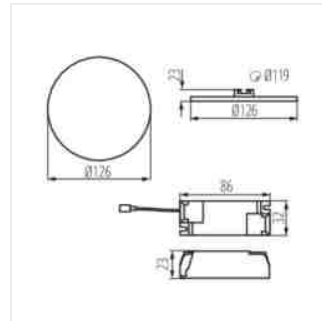

## AREL LED

Svítidlo typu downlight

AREL LED DO 25W

AREL LED DL 25W

AREL LED DO 6W

AREL LED DL 6W

AREL LED DO 10W

AREL LED DL 10W