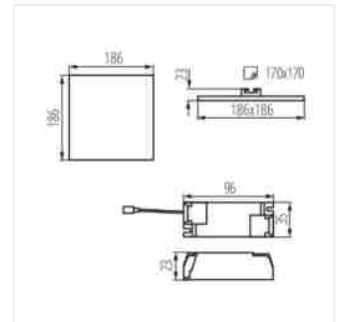

AREL LED DL 20W