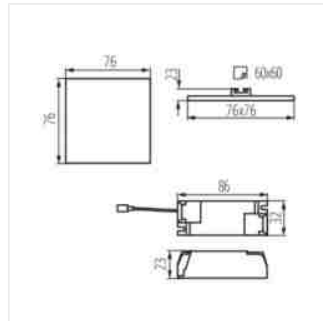

## AREL LED

Svítidlo typu downlight

AREL LED DO 25W

AREL LED DL 25W

AREL LED DO 6W

AREL LED DL 6W

AREL LED DO 10W

AREL LED DL 10W