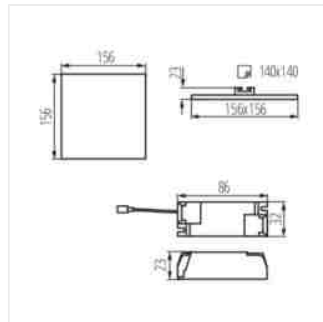

AREL LED DL 14W