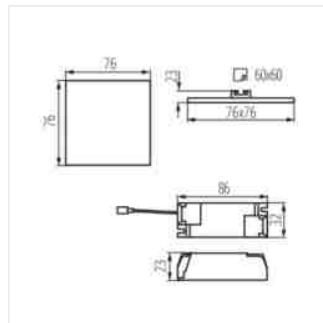

AREL LED DL 20W

AREL LED

Svítidlo typu downlight

AREL LED DO 25W

AREL LED DL 25W

AREL LED DO 6W

AREL LED DL 6W

AREL LED DO 10W