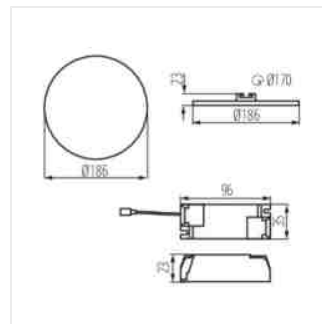

AREL LED DO 20W