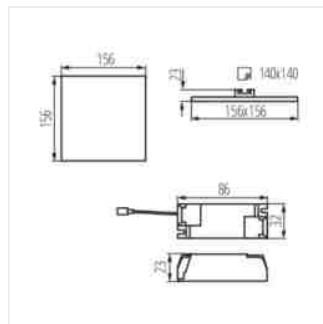

AREL LED DL 14W