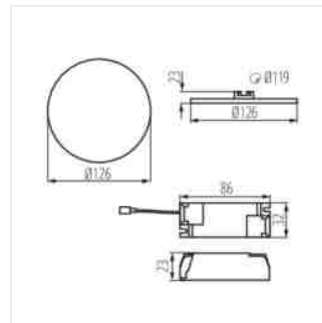

AREL LED DL 20W

AREL LED

Svítidlo typu downlight

AREL LED DO 25W

AREL LED DL 25W

AREL LED DO 6W

AREL LED DL 6W

AREL LED DO 10W