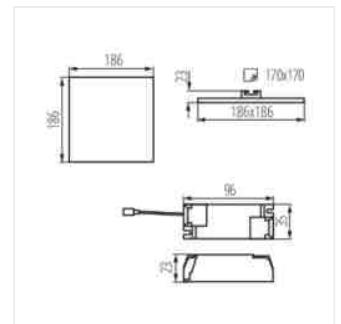

AREL LED DL 10W

AREL LED DO 14W

AREL LED DL 14W

AREL LED DO 20W

AREL LED DL 20W

AREL LED DO 25W

AREL LED DL 25W