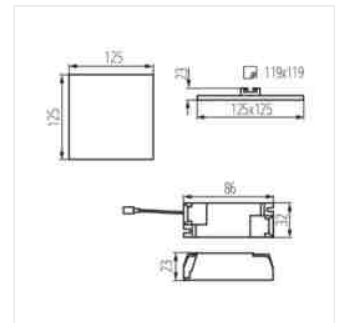

AREL LED DL 20W

AREL LED

Svítidlo typu downlight

AREL LED DO 25W

AREL LED DL 25W

AREL LED DO 6W

AREL LED DL 6W

AREL LED DO 10W