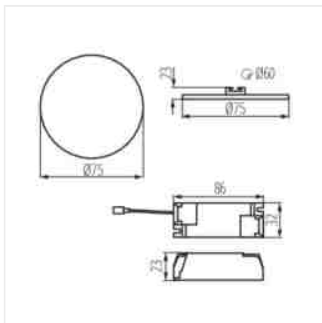

AREL LED DL 20W

AREL LED

Svítidlo typu downlight

AREL LED DO 25W

AREL LED DL 25W

AREL LED DO 6W

AREL LED DL 6W

AREL LED DO 10W