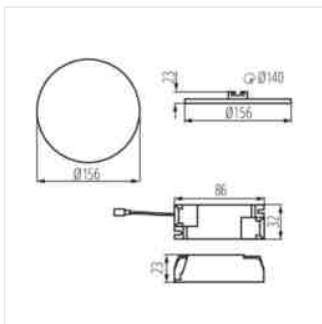

AREL LED DO 14W