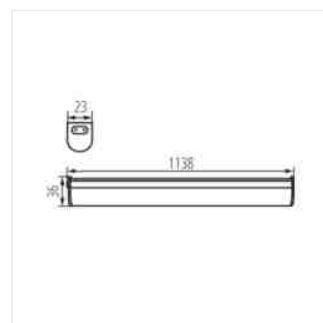

MERA LED

LED svítidlo

MERA LED 5W NW

MERA LED 10W NW

MERA LED 15W NW

MERA LED 20W NW

MERA LED 5W NW

MERA LED 10W NW

MERA LED 15W NW

MERA LED 20W NW

PŘÍSLUŠENSTVÍ:

29214 MERA LED PP Przewód do łączenia oprawy MERA LED PP