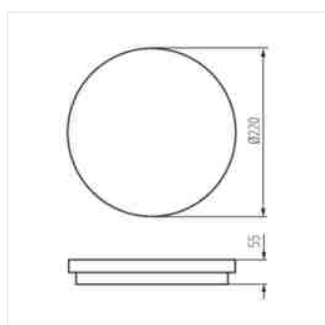

BENO LED

Stropní LED svítidlo