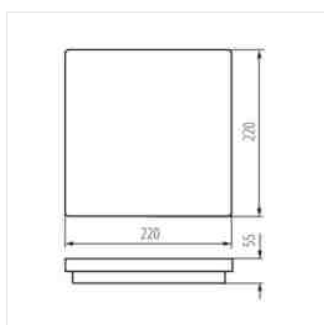

BENO LED

Stropní LED svítidlo