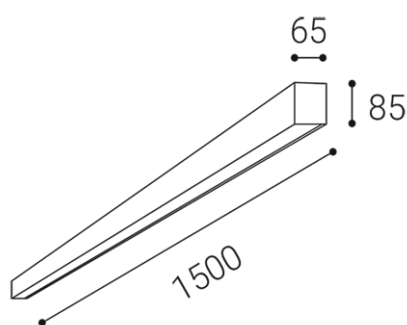

# LINO 150, W

|                                    |  |
|------------------------------------|--|
| <b>Name</b>                        |  |
| <b>Code</b>                        |  |
| <b>Color</b>                       |  |
| <b>Power</b>                       |  |
| <b>Lumen output</b>                |  |
| <b>Color temperature</b>           |  |
| <b>Efficacy</b>                    |  |
| <b>Driver</b>                      |  |
| <b>Electrical insulation class</b> |  |
| <b>Voltage / Frequency</b>         |  |
| <b>Color Rendering Index</b>       |  |
| <b>SDCM</b>                        |  |
| <b>Light beam angle</b>            |  |
| <b>Unified Glare Rating</b>        |  |
| <b>Light source</b>                |  |
| <b>Dimmable</b>                    |  |
| <b>LED Lifetime</b>                |  |
| <b>Warranty</b>                    |  |
| <b>Ingress Protection</b>          |  |
| <b>Material</b>                    |  |