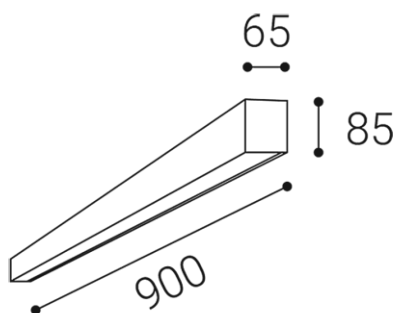

# LINO 90, B

|                                    |  |
|------------------------------------|--|
| <b>Name</b>                        |  |
| <b>Code</b>                        |  |
| <b>Color</b>                       |  |
| <b>Power</b>                       |  |
| <b>Lumen output</b>                |  |
| <b>Color temperature</b>           |  |
| <b>Efficacy</b>                    |  |
| <b>Driver</b>                      |  |
| <b>Electrical insulation class</b> |  |
| <b>Voltage / Frequency</b>         |  |
| <b>Color Rendering Index</b>       |  |
| <b>SDCM</b>                        |  |
| <b>Light beam angle</b>            |  |
| <b>Unified Glare Rating</b>        |  |
| <b>Light source</b>                |  |
| <b>Dimmable</b>                    |  |
| <b>LED Lifetime</b>                |  |
| <b>Warranty</b>                    |  |
| <b>Ingress Protection</b>          |  |
| <b>Material</b>                    |  |