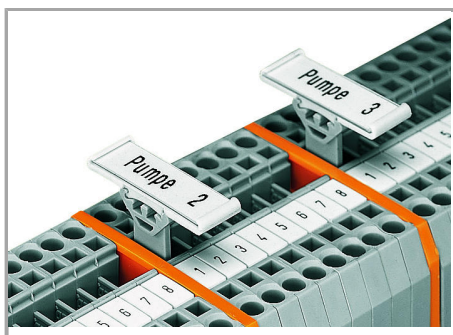

Obj. č.: 793-5501/000-023

Popisovací karta WMB; Jako karta; Flexibilní, 5–5,2 mm; Bez potisku; Možnost naklapnutí; Zelená

www.wago.com/793-5501

/000-023

Obj. č.: 793-5501/000-024

Popisovací karta WMB; Jako karta; Flexibilní, 5–5,2 mm; Bez potisku; Možnost naklapnutí; Fialová

www.wago.com/793-5501

/000-024

Ke stažení

CAD/CAE-Data

CAD data

2D/3D Models 209-142

URL

Stáhnout

Handling Instructions

Group marker carrier (209-141 and 209-112)

Změny vyhrazeny.

WAGO Elektro spol. sr. o.

Rozvodova 1116/36

143 00 Praha 12 - Modřany

Tel.: +420 261 090 143

Email: info.cz@wago.com, wago-cz@wago.com

Máte otázky ohledně našich produktů?

Kdykoli nám zavolejte na číslo +420 261 090 143.