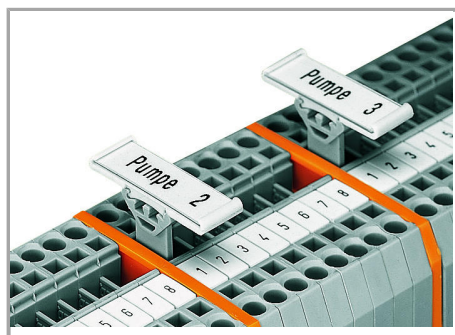

RoHS Compliant

[BOMcheck.net](https://www.bomcheck.net)

Barva:

Data

Technické údaje

Suitable

fits into jumper slot of rail-mount terminal blocks; for terminal block width 4 ... 6 mm; for up to 3 WMB markers or 8 branch markers

www.wago.com/793-5501/000-024

Ke stažení

CAD/CAE-Data

CAD data

2D/3D Models 209-140

URL

Stáhnout

Handling Instructions