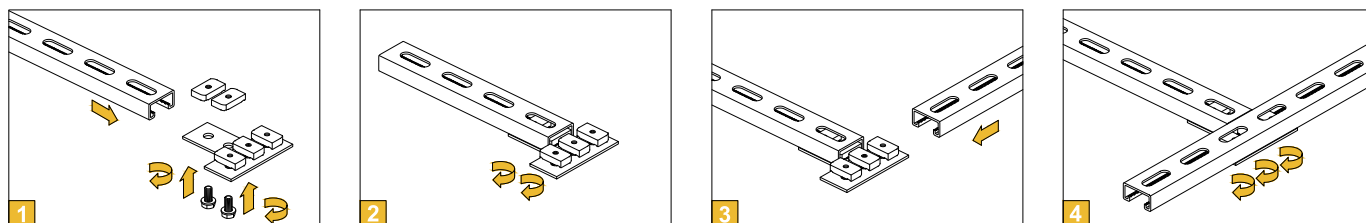

Montážní postup / Mounting procedure: