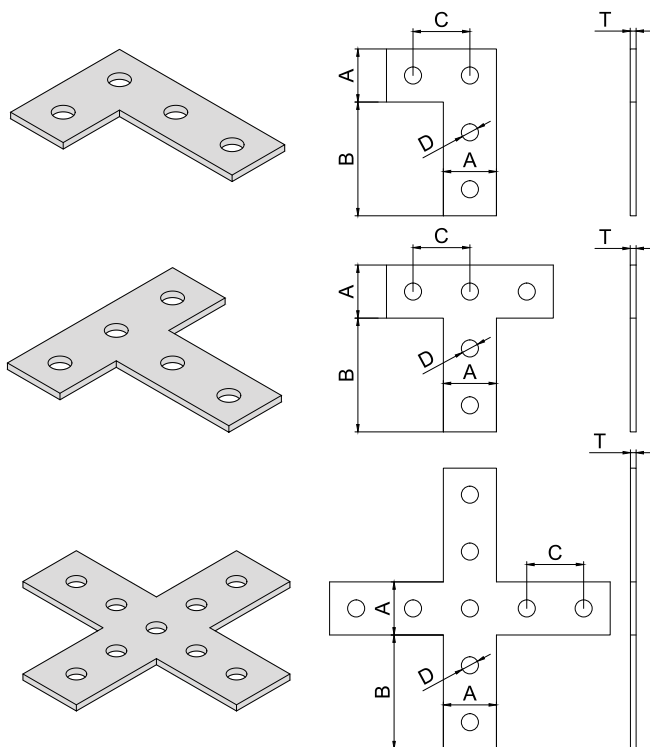

## SPOJKA NOSNÍKŮ L/28, T/28, L/40, T/40, X28, X40 RAILS CONNECTOR L/28, T/28, L/40, T/40, X28, X40

### Popis:

Spojky nosníků jsou určeny pro pravouhlé spojování montážních nosníků. Spojovací materiál není součástí spojek.

### Description:

Rail connectors are designed for right-angled connections of fixing rails. Connection fasteners are not a part of rail connectors.

### Recommended connection accessories:

- 1) L/28, T28, X/28:  
Metric bolt M6 or M8 - screw length according to fixing rail height  
Washer DIN125-A/washer for fixing rails/washer DIN440  
Slide nut for fixing rail 27x18, 28x30 M6 or M8
- 2) L/40, T40, X/40:  
Metric bolt M8 or M10 - screw length according to fixing rail height  
Washer DIN125-A/washer for fixing rails/washer DIN440  
Slide nut for fixing rail 30x40, 40x60 M8 or M10/  
slide nut for fixing rail ST M8 or M10