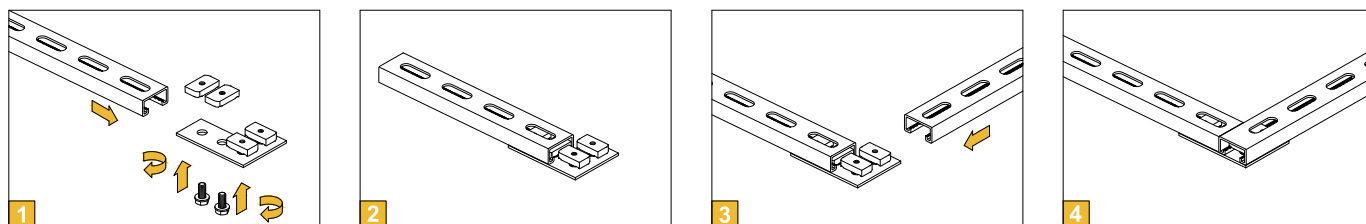

Montážní postup / Mounting procedure: