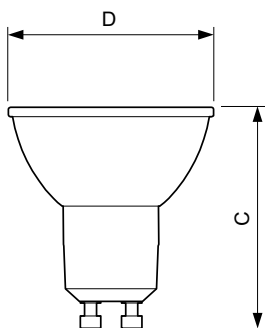

MASTER LEDspot ExpertColor MV

Controls and dimming

Regulovatelné Pouze s určitými stmívači

Mechanical and housing

Tvar žárovky PAR16 [PAR16/50mm]

Approval and application

Třída energetické účinnosti G

Vhodné pro zvýrazňující osvětlení Yes

Spotřeba energie kWh/1000 h 6 kWh

Registrační číslo EPREL 544209

Product data

Úplný kód výrobku 871869670767800

Objednací název produktu MASTER LED ExpertColor 5.5-50W
GU10 927 36D

EAN/UPC – výrobek 8718696707678

Objednací kód 70767800

Číslování SAP – počet v balení 1

Číslování SAP – balení v krabici 10

Materiál SAP 929001347302

Celková hmotnost kopie (kus) 0,038 kg

Rozměrové výkresy

MASTER LED ExpertColor 5.5-50W GU10 927 36D

Product	D	C
MASTER LED ExpertColor 5.5-50W GU10 927 36D	50 mm	54 mm

Fotometrické údaje