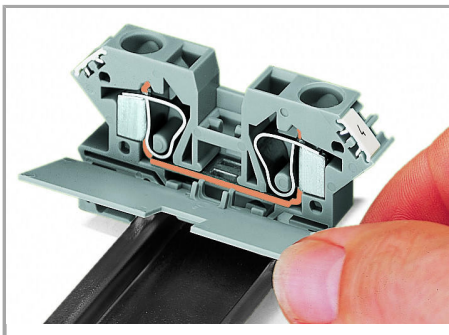

Assembly

Snapping cover plate onto open side of terminal block.

A cover plate must also be snapped onto the other side of the larger terminal block.

Změny vyhrazeny.

WAGO Elektro spol. sr. o.
Rozvodova 1116/36
143 00 Praha 12 - Modřany
Tel.: +420 261 090 143
Email: info.cz@wago.com, wago-cz@wago.com