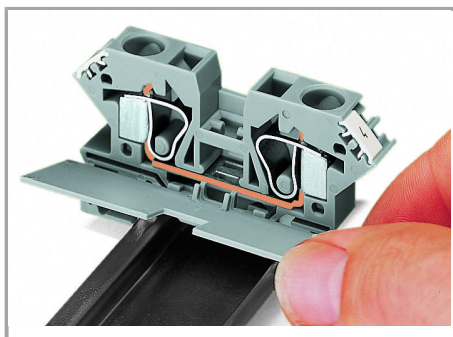

Assembly

Snapping cover plate onto open side of terminal block.

A cover plate must also be snapped onto the other side of the larger terminal block.

Změny vyhrazeny.

WAGO Elektro spol. sr. o.
Rozvodova 1116/36
143 00 Praha 12 - Modřany
Tel.: +420 261 090 143
Email: info.cz@wago.com, wago-cz@wago.com