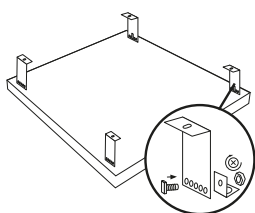

BRAVO SPN, CLIPS, GRIP

BRAVO SPN