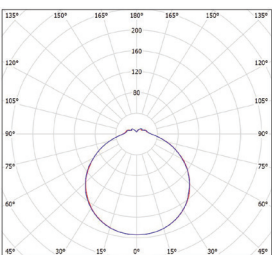

DAISY NAL-R 12W NW
GXDS133