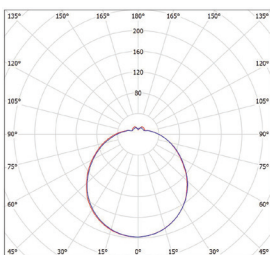

LED 8W ▶ * 50W
LED 12W ▶ * 70W
LED 18W ▶ * 110W
LED 24W ▶ * 140W

- SVÍTIDLO LED SMD
- těleso svítidla: ocelový plech
- difuzor svítidla: PMMA
- interiérové svítidlo
- připraveno pro smyčkování (mimo 8W, 12W)

DAISY NAL-R 8W NW
GXDS132