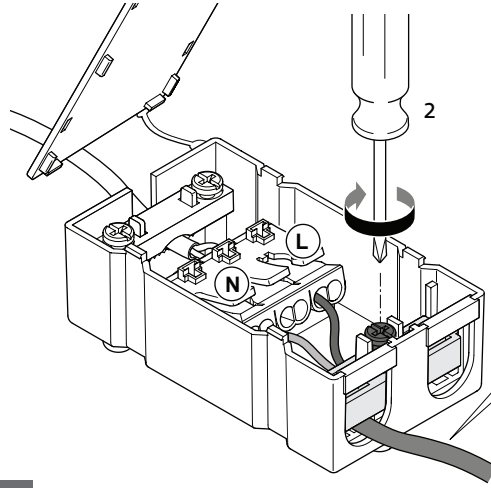

DN145B

650lm = 68-73 mm
1100 lm = 152-157 mm
2100 lm = 203-208 mm

1

2

3

4

5

- The luminaire shall be installed by a qualified electrician and wired in accordance with the latest IEE electrical regulations or the national requirements
- The light source of this luminaire is not replaceable; when the light source reaches its end of life the whole luminaire shall be replaced
- DN145B version is IP20 & as such is not protected against water ingress & as such we strongly recommend that the environment in which the luminaire is to be installed is suitably checked
- If the above advice is not taken and the luminaires are subject to water ingress, Philips / Signify cannot guarantee safe failure & product warranty will become void