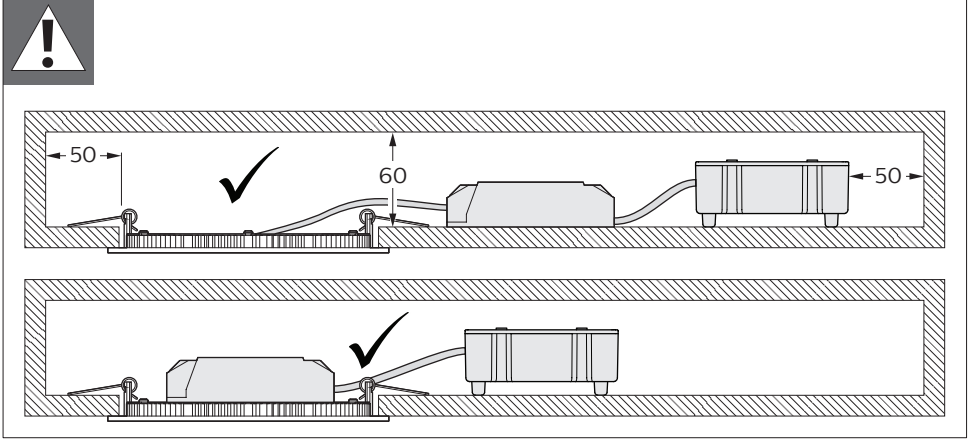

DN145B

650lm = 68-73 mm
1100 lm = 152-157 mm
2100 lm = 203-208 mm

1

2

3

4

5

- The luminaire shall be installed by a qualified electrician and wired in accordance with the latest IEE electrical regulations or the national requirements
- The light source of this luminaire is not replaceable; when the light source reaches its end of life the whole luminaire shall be replaced
- DN145B version is IP20 & as such is not protected against water ingress & as such we strongly recommend that the environment in which the luminaire is to be installed is suitably checked
- If the above advice is not taken and the luminaires are subject to water ingress, Philips / Signify cannot guarantee safe failure & product warranty will become void