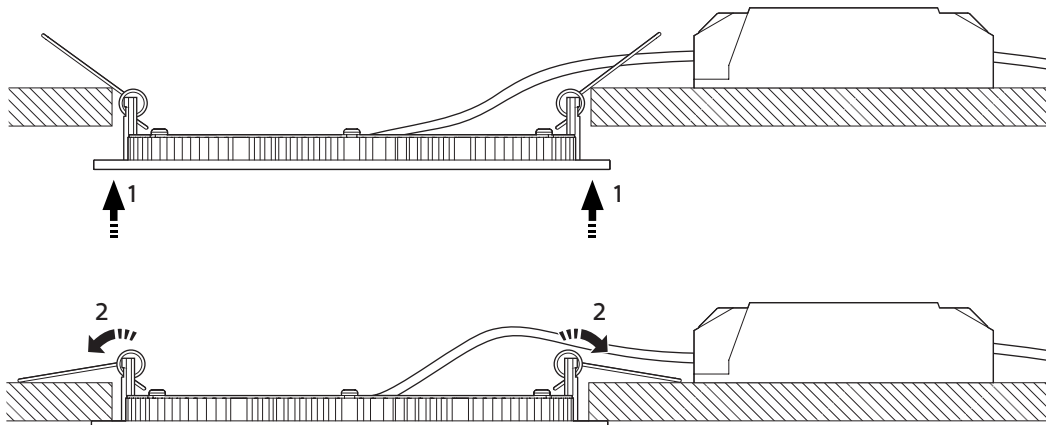

DN145B

650lm = 68-73 mm
1100 lm = 152-157 mm
2100 lm = 203-208 mm

1

2

3

4

5

- The luminaire shall be installed by a qualified electrician and wired in accordance with the latest IEE electrical regulations or the national requirements
- The light source of this luminaire is not replaceable; when the light source reaches its end of life the whole luminaire shall be replaced
- DN145B version is IP20 & as such is not protected against water ingress & as such we strongly recommend that the environment in which the luminaire is to be installed is suitably checked
- If the above advice is not taken and the luminaires are subject to water ingress, Philips / Signify cannot guarantee safe failure & product warranty will become void