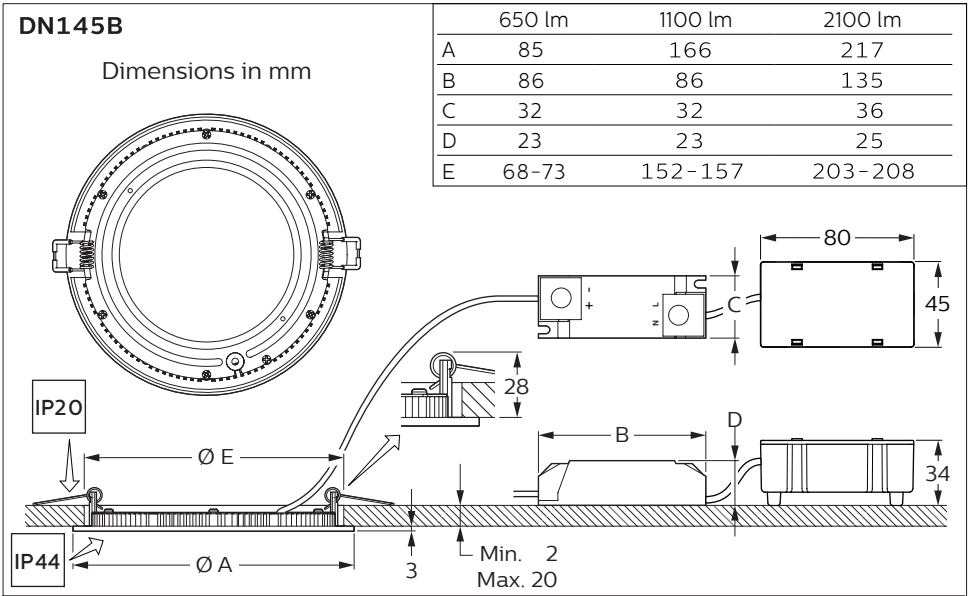

PHILIPS

CoreLine SlimDownlight

DN145

	System lumen (lm)	CCT (K)	Driver	P (W)	Ø mm	kg
DN145B LED6S	650			6.5	68-73	0.11
DN145B LED10S	1100			11	152-157	0.28
DN145B LED20S	2100	3000/4000	PSU	21	203-208	0.45
DN145C LED10S	1100			11	-	0.75
DN145C LED20S	2100			21	-	1.10

DN145B

650lm = 68-73 mm
1100 lm = 152-157 mm
2100 lm = 203-208 mm

1

2

3

4

5

- The luminaire shall be installed by a qualified electrician and wired in accordance with the latest IEE electrical regulations or the national requirements
- The light source of this luminaire is not replaceable; when the light source reaches its end of life the whole luminaire shall be replaced
- DN145B version is IP20 & as such is not protected against water ingress & as such we strongly recommend that the environment in which the luminaire is to be installed is suitably checked
- If the above advice is not taken and the luminaires are subject to water ingress, Philips / Signify cannot guarantee safe failure & product warranty will become void