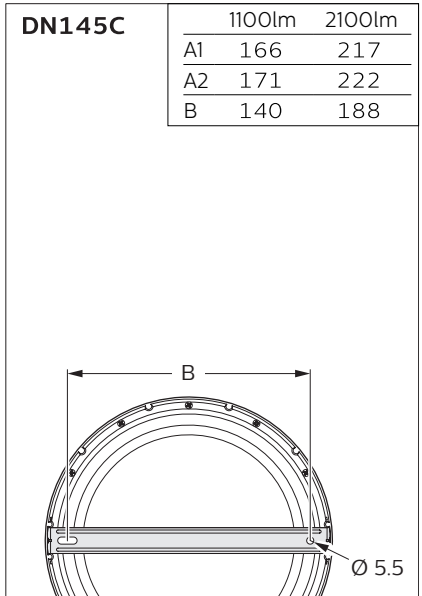

PHILIPS

CoreLine SlimDownlight

DN145

	System lumen (lm)	CCT (K)	Driver	P (W)	Ø mm	kg
DN145B LED6S	650			6.5	68-73	0.11
DN145B LED10S	1100			11	152-157	0.28
DN145B LED20S	2100	3000/4000	PSU	21	203-208	0.45
DN145C LED10S	1100			11	-	0.75
DN145C LED20S	2100			21	-	1.10

DN145B

650lm = 68-73 mm
1100 lm = 152-157 mm
2100 lm = 203-208 mm

1

2

3

4

5

- The luminaire shall be installed by a qualified electrician and wired in accordance with the latest IEE electrical regulations or the national requirements
- The light source of this luminaire is not replaceable; when the light source reaches its end of life the whole luminaire shall be replaced
- DN145B version is IP20 & as such is not protected against water ingress & as such we strongly recommend that the environment in which the luminaire is to be installed is suitably checked
- If the above advice is not taken and the luminaires are subject to water ingress, Philips / Signify cannot guarantee safe failure & product warranty will become void