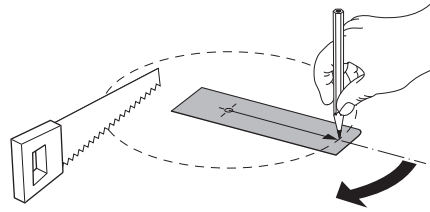

DN145B

650lm = 68-73 mm
1100 lm = 152-157 mm
2100 lm = 203-208 mm

1

2

3

4

5

- The luminaire shall be installed by a qualified electrician and wired in accordance with the latest IEE electrical regulations or the national requirements
- The light source of this luminaire is not replaceable; when the light source reaches its end of life the whole luminaire shall be replaced
- DN145B version is IP20 & as such is not protected against water ingress & as such we strongly recommend that the environment in which the luminaire is to be installed is suitably checked
- If the above advice is not taken and the luminaires are subject to water ingress, Philips / Signify cannot guarantee safe failure & product warranty will become void