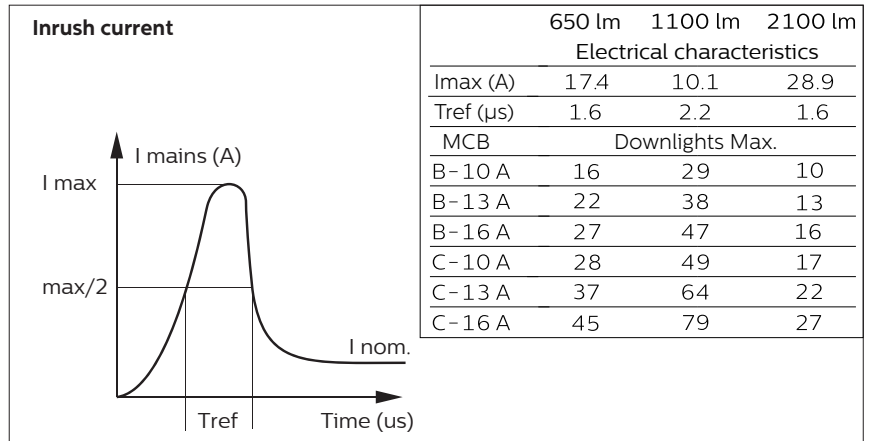

DN145B

650lm = 68-73 mm
1100 lm = 152-157 mm
2100 lm = 203-208 mm

1

2

3

4

5

- The luminaire shall be installed by a qualified electrician and wired in accordance with the latest IEE electrical regulations or the national requirements
- The light source of this luminaire is not replaceable; when the light source reaches its end of life the whole luminaire shall be replaced
- DN145B version is IP20 & as such is not protected against water ingress & as such we strongly recommend that the environment in which the luminaire is to be installed is suitably checked
- If the above advice is not taken and the luminaires are subject to water ingress, Philips / Signify cannot guarantee safe failure & product warranty will become void