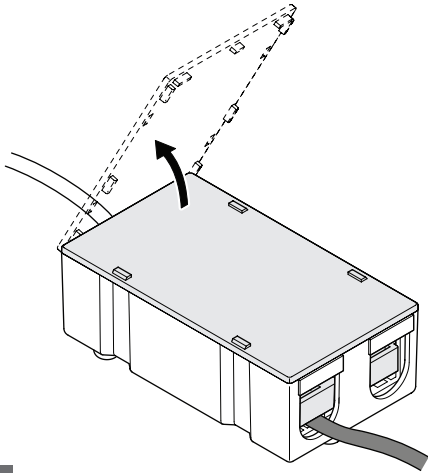

DN145B

650lm = 68-73 mm
1100 lm = 152-157 mm
2100 lm = 203-208 mm

1

2

3

4

5

- The luminaire shall be installed by a qualified electrician and wired in accordance with the latest IEE electrical regulations or the national requirements
- The light source of this luminaire is not replaceable; when the light source reaches its end of life the whole luminaire shall be replaced
- DN145B version is IP20 & as such is not protected against water ingress & as such we strongly recommend that the environment in which the luminaire is to be installed is suitably checked
- If the above advice is not taken and the luminaires are subject to water ingress, Philips / Signify cannot guarantee safe failure & product warranty will become void