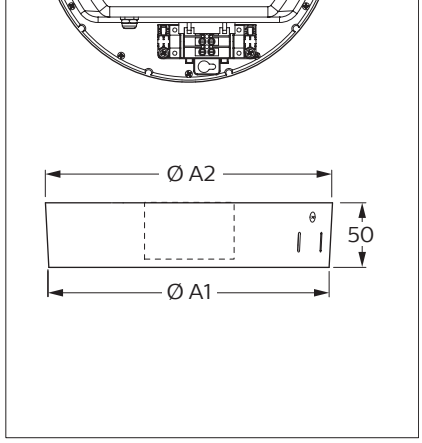

PHILIPS

CoreLine SlimDownlight

DN145

	System lumen (lm)	CCT (K)	Driver	P (W)	Ø mm	kg
DN145B LED6S	650			6.5	68-73	0.11
DN145B LED10S	1100			11	152-157	0.28
DN145B LED20S	2100	3000/4000	PSU	21	203-208	0.45
DN145C LED10S	1100			11	-	0.75
DN145C LED20S	2100			21	-	1.10

DN145B

650lm = 68-73 mm
1100 lm = 152-157 mm
2100 lm = 203-208 mm

1

2

3

4

5

- The luminaire shall be installed by a qualified electrician and wired in accordance with the latest IEE electrical regulations or the national requirements
- The light source of this luminaire is not replaceable; when the light source reaches its end of life the whole luminaire shall be replaced
- DN145B version is IP20 & as such is not protected against water ingress & as such we strongly recommend that the environment in which the luminaire is to be installed is suitably checked
- If the above advice is not taken and the luminaires are subject to water ingress, Philips / Signify cannot guarantee safe failure & product warranty will become void