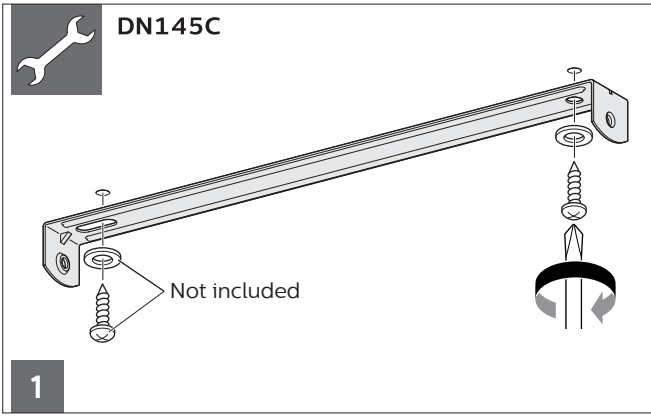

DN145B

650lm = 68-73 mm
1100 lm = 152-157 mm
2100 lm = 203-208 mm

1

2

3

4

5

- The luminaire shall be installed by a qualified electrician and wired in accordance with the latest IEE electrical regulations or the national requirements
- The light source of this luminaire is not replaceable; when the light source reaches its end of life the whole luminaire shall be replaced
- DN145B version is IP20 & as such is not protected against water ingress & as such we strongly recommend that the environment in which the luminaire is to be installed is suitably checked
- If the above advice is not taken and the luminaires are subject to water ingress, Philips / Signify cannot guarantee safe failure & product warranty will become void