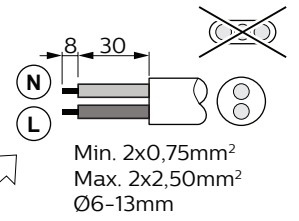

DN145B

650lm = 68-73 mm
1100 lm = 152-157 mm
2100 lm = 203-208 mm

1

2

3

4

5

- The luminaire shall be installed by a qualified electrician and wired in accordance with the latest IEE electrical regulations or the national requirements
- The light source of this luminaire is not replaceable; when the light source reaches its end of life the whole luminaire shall be replaced
- DN145B version is IP20 & as such is not protected against water ingress & as such we strongly recommend that the environment in which the luminaire is to be installed is suitably checked
- If the above advice is not taken and the luminaires are subject to water ingress, Philips / Signify cannot guarantee safe failure & product warranty will become void