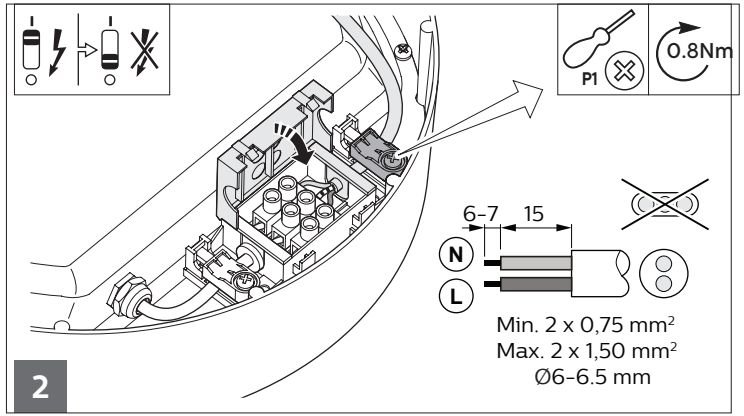

DN145B

650lm = 68-73 mm
1100 lm = 152-157 mm
2100 lm = 203-208 mm

1

2

3

4

5

- The luminaire shall be installed by a qualified electrician and wired in accordance with the latest IEE electrical regulations or the national requirements
- The light source of this luminaire is not replaceable; when the light source reaches its end of life the whole luminaire shall be replaced
- DN145B version is IP20 & as such is not protected against water ingress & as such we strongly recommend that the environment in which the luminaire is to be installed is suitably checked
- If the above advice is not taken and the luminaires are subject to water ingress, Philips / Signify cannot guarantee safe failure & product warranty will become void