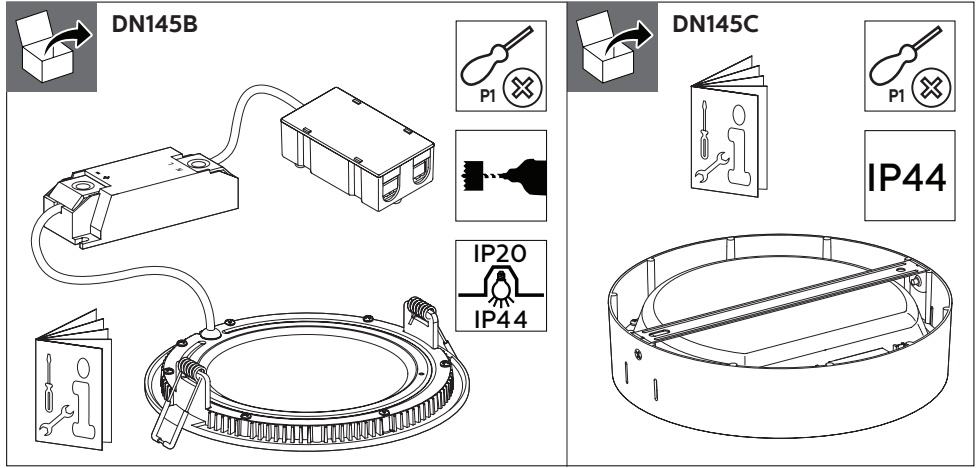

PHILIPS

CoreLine SlimDownlight

DN145

	System lumen (lm)	CCT (K)	Driver	P (W)	Ø mm	kg
DN145B LED6S	650			6.5	68-73	0.11
DN145B LED10S	1100			11	152-157	0.28
DN145B LED20S	2100	3000/4000	PSU	21	203-208	0.45
DN145C LED10S	1100			11	-	0.75
DN145C LED20S	2100			21	-	1.10

DN145B

650lm = 68-73 mm
1100 lm = 152-157 mm
2100 lm = 203-208 mm

1

2

3

4

5

- The luminaire shall be installed by a qualified electrician and wired in accordance with the latest IEE electrical regulations or the national requirements
- The light source of this luminaire is not replaceable; when the light source reaches its end of life the whole luminaire shall be replaced
- DN145B version is IP20 & as such is not protected against water ingress & as such we strongly recommend that the environment in which the luminaire is to be installed is suitably checked
- If the above advice is not taken and the luminaires are subject to water ingress, Philips / Signify cannot guarantee safe failure & product warranty will become void