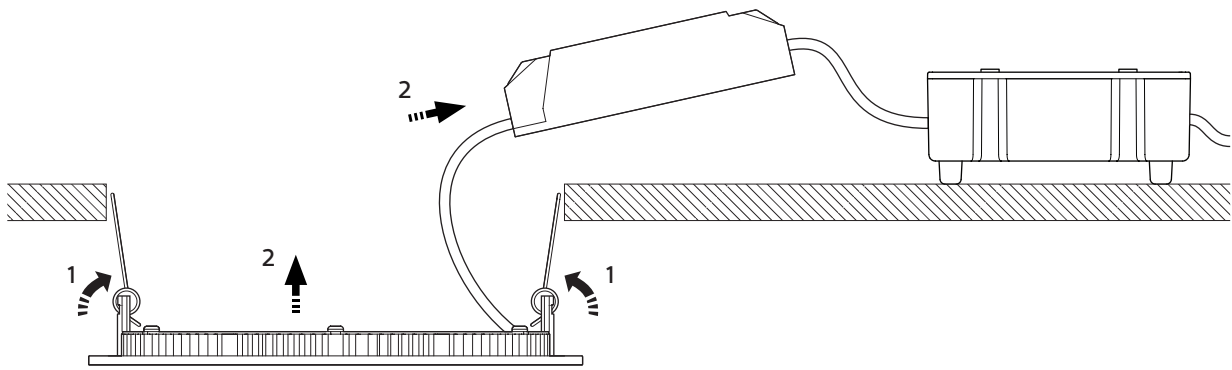

DN145B

650lm = 68-73 mm
1100 lm = 152-157 mm
2100 lm = 203-208 mm

1

2

3

4

5

- The luminaire shall be installed by a qualified electrician and wired in accordance with the latest IEE electrical regulations or the national requirements
- The light source of this luminaire is not replaceable; when the light source reaches its end of life the whole luminaire shall be replaced
- DN145B version is IP20 & as such is not protected against water ingress & as such we strongly recommend that the environment in which the luminaire is to be installed is suitably checked
- If the above advice is not taken and the luminaires are subject to water ingress, Philips / Signify cannot guarantee safe failure & product warranty will become void