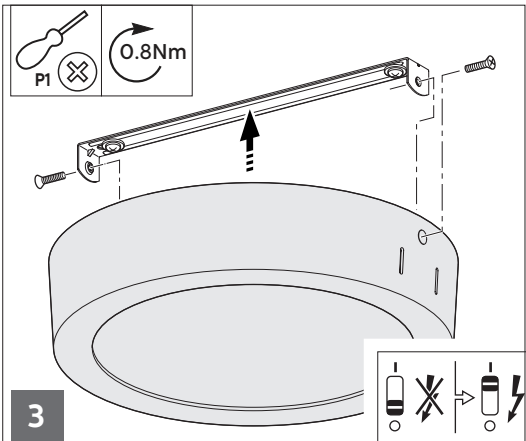

DN145B

650lm = 68-73 mm
1100 lm = 152-157 mm
2100 lm = 203-208 mm

1

2

3

4

5

- The luminaire shall be installed by a qualified electrician and wired in accordance with the latest IEE electrical regulations or the national requirements
- The light source of this luminaire is not replaceable; when the light source reaches its end of life the whole luminaire shall be replaced
- DN145B version is IP20 & as such is not protected against water ingress & as such we strongly recommend that the environment in which the luminaire is to be installed is suitably checked
- If the above advice is not taken and the luminaires are subject to water ingress, Philips / Signify cannot guarantee safe failure & product warranty will become void