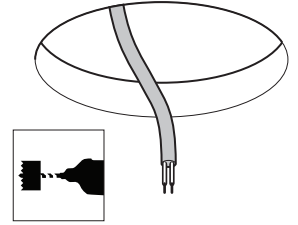

PHILIPS

CoreLine SlimDownlight

DN145

	System lumen (lm)	CCT (K)	Driver	P (W)	Ø mm	kg
DN145B LED6S	650			6.5	68-73	0.11
DN145B LED10S	1100			11	152-157	0.28
DN145B LED20S	2100	3000/4000	PSU	21	203-208	0.45
DN145C LED10S	1100			11	-	0.75
DN145C LED20S	2100			21	-	1.10

DN145B

650lm = 68-73 mm
1100 lm = 152-157 mm
2100 lm = 203-208 mm

1

2

3

4

5

- The luminaire shall be installed by a qualified electrician and wired in accordance with the latest IEE electrical regulations or the national requirements
- The light source of this luminaire is not replaceable; when the light source reaches its end of life the whole luminaire shall be replaced
- DN145B version is IP20 & as such is not protected against water ingress & as such we strongly recommend that the environment in which the luminaire is to be installed is suitably checked
- If the above advice is not taken and the luminaires are subject to water ingress, Philips / Signify cannot guarantee safe failure & product warranty will become void