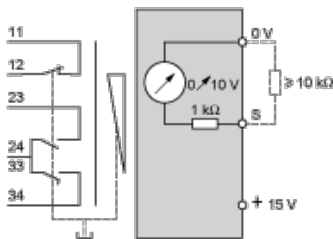

Dimensions

E Support panel thickness: 1 mm to 3.5 mm / 0.04 in. to 0.14 in.

Panel Cut-Out

(1) Minimum fixing centres between 2 operators.

Output Connection Diagram

Analogue Circuit Characteristics

Analogue Signal Output Curves