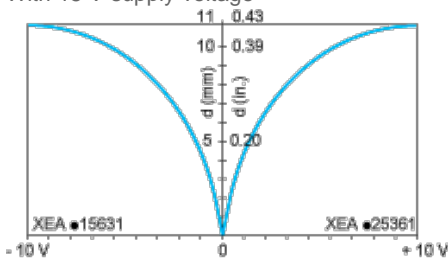

Analogue Circuit Characteristics

Analogue Signal Output Curves

With 15 V supply voltage

d Distance travelled by the pushbutton operator

Power supply voltage = 15 V, output voltage = 10 V (if supply voltage < 15 V, output voltage < 10 V)