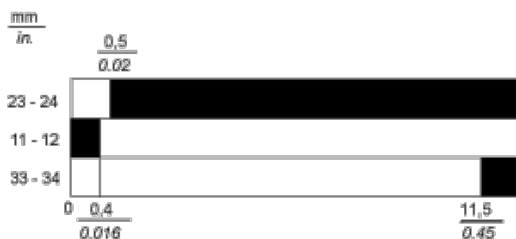

Contact State versus Distance Travelled by the Pushbutton Operator

■ Contact Closed
□ Contact Open