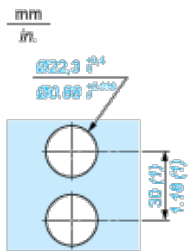

Dimensions

E Support panel thickness: 1 mm to 3.5 mm / 0.04 in. to 0.14 in.

Panel Cut-Out

(1) Minimum fixing centres between 2 operators.

Output Connection Diagram

Analogue Circuit Characteristics

Analogue Signal Output Curves