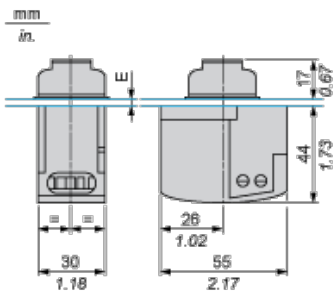

Dimensions

E Support panel thickness: 1 mm to 3.5 mm / 0.04 in. to 0.14 in.

Panel Cut-Out

(1) Minimum fixing centres between 2 operators.

Output Connection Diagram

Analogue Circuit Characteristics

Analogue Signal Output Curves