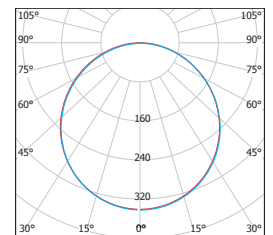

LED FENIX SQUARE