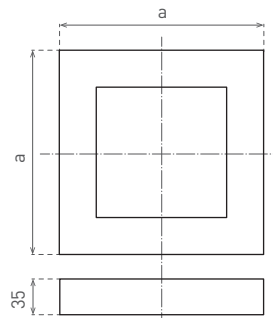

LED FENIX SQUARE MATT CHROME

220-240V-
50/60Hz

IP₂₀

-15+45°

Ra
CRI
>80

120°

25 000

NEUTRAL
WHITE

WARM
WHITE

LED 12W
LED 18W
LED 24W

- SVÍTIDLO LED SMD
- těleso svítidla: broušený hliník lakovaný transparentním lakem
- difuzor: PS NANO
- energeticky úsporná náhrada přisazených svítidel
- 85% snížení spotřeby elektrické energie
- moderní štíhlý design
- součástí balení je napájení CCD LED

								$\frac{T_c}{CCT}$	$\frac{a}{mm}$			DKC
LED60 FENIX-S Matt Chrome 12W NW	GXDW266	8592660114538	matný chrom	12	850	neutrální bílá	3800K	170	0,60	1-30	634 Kč	
LED60 FENIX-S Matt Chrome 12W WW	GXDW267	8592660114545	matný chrom	12	850	teplá bílá	2800K	170	0,60	1-30	634 Kč	
LED90 FENIX-S Matt Chrome 18W NW	GXDW253	8592660113135	matný chrom	18	1350	neutrální bílá	3800K	225	0,80	1-20	832 Kč	
LED90 FENIX-S Matt Chrome 18W WW	GXDW093	8592660111995	matný chrom	18	1350	teplá bílá	2800K	225	0,80	1-20	832 Kč	
LED120 FENIX-S Matt Chrome 24W NW	GXDW257	8592660113173	matný chrom	24	1800	neutrální bílá	3800K	300	1,35	1-5	1 197 Kč	
LED120 FENIX-S Matt Chrome 24W WW	GXDW097	8592660112039	matný chrom	24	1800	teplá bílá	2800K	300	1,35	1-5	1 197 Kč