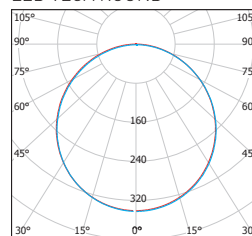

220-240V-
50/60Hz

IP
44/20

-15+45°C

Ra
CRI
>80

120°

25 000

NEUTRAL
WHITE

WARM
WHITE

LED 3W
LED 6W
LED 12W
LED 18W
LED 24W

- VESTAVNÉ SVÍTIDLO LED SMD
- těleso svítidla: broušený hliník lakovaný transparentním lakem
- difuzor: PS NANO
- energeticky efektivní svítidlo typu DOWNLIGHT
- 85% snížení spotřeby elektrické energie
- štíhlý design umožňuje snadnou montáž do stropu
- součástí balení je napájení CCD LED

LED VEGA ROUND