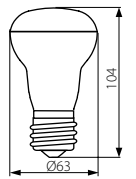

SIGO R50 LED E14-WW

SIGO R63 LED E27-WW