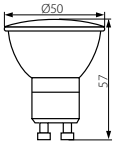

GU10

LED SMD

PRO GU10 LED

Světelné zdroje LED
Svetelné zdroje LED

PRO GU10 LED

special 120° lens — alike COB effect

white body

silver body