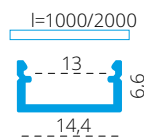

PROFILO J - BASIC SURFACE ALUMINIUM PROFILE

PROFILO_J

hliník

- 📁 26544 PROFILO J
- 📁 26545 PROFILO J 2M
- 📁 26546 PROFILO J-W
- 📁 26547 PROFILO J-W 2M
- 📁 26564 SHADE J/K-FR
- 📁 26566 SHADE J/K-FR 2M
- 📁 26565 SHADE J/K-W
- 📁 26567 SHADE J/K-W 2M
- 📁 26588 STOPPER J
- 📁 26605 STOPPER J-W
- 📁 26595 HANDLE J/K

profil / profil

profil / profil

profil / profil

profil / profil

difuzor / difúzor

difuzor / difúzor

difuzor / difúzor

difuzor / difúzor

záslepka / záslepka

záslepka / záslepka

držák / držiak

🌀 eloxovaný hliník / eloxovaný hliník

🌀 eloxovaný hliník / eloxovaný hliník

🌀 bílá / biela

🌀 bílá / biela

🌀 transparentní / transparentný

🌀 transparentní / transparentný

🌀 bílá / biela

🌀 bílá / biela

🌀 šedá / šedá

🌀 bílá / biela

🌀 nerez / nerez