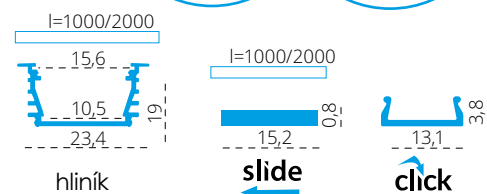

PROFILO I

slide	26554	PROFILO I	profil / profil	eloxovaný hliník / eloxovaný hliník
	26555	PROFILO I 2M	profil / profil	eloxovaný hliník / eloxovaný hliník
	26556	PROFILO I-W	difúzor / difúzor	bílá / biela
	26557	PROFILO I-W 2M	difúzor / difúzor	bílá / biela
	26572	SHADE C/D/E/I-FR	difúzor / difúzor	transparentní / transparentný
	26573	SHADE C/D/E/I-FR 2M	difúzor / difúzor	transparentní / transparentný
	26574	SHADE C/D/E/I-W	difúzor / difúzor	bílá / biela
	26575	SHADE C/D/E/I-W 2M	difúzor / difúzor	bílá / biela
	26576	SHADE CK C/D/E/I-FR	difúzor / difúzor	transparentní / transparentný
	26577	SHADE CK C/D/E/I-FR2M	difúzor / difúzor	transparentní / transparentný
click	26578	SHADE CK C/D/E/I-W	difúzor / difúzor	bílá / biela
	26579	SHADE CK C/D/E/I-W 2M	difúzor / difúzor	bílá / biela
	26591	STOPPER I	záslepka / záslepka	šedá / šedá
	26603	STOPPER I-W	záslepka / záslepka	bílá / biela
	26563	CONNECT C/D/E/I	spojka / spojka	hliník / hliník
	26597	HANDLE C/D/E/I	držák / držiak	nerez / nerez
	26601	SPRING I	držák do SDK / držiak do SDK	hliník / hliník