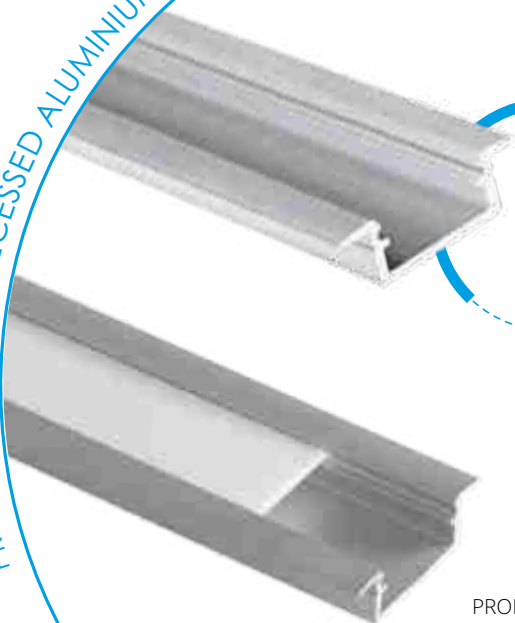

PROFILO K - SMALL RECESSED ALUMINIUM PROFILE

PROFILO K

PROFILO K + SHADE j/K-W