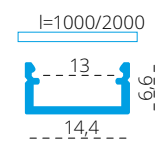

PROFILO J - BASIC SURFACE ALUMINIUM PROFILE

PROFILO j

PROFILO j-W 2m